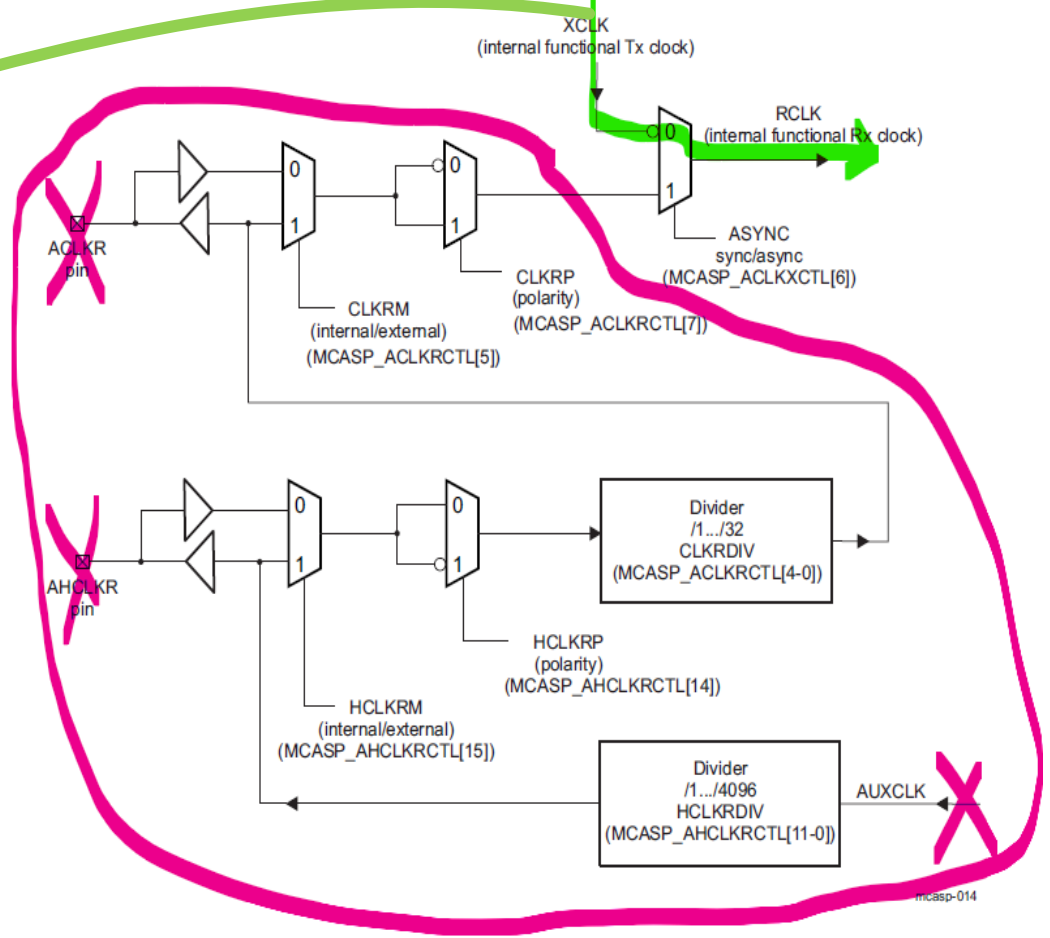

# SOC clocks

Note:  
SOC clock must  
be stable prior to  
PORreset rise.

# SOC TDMs connection to Codecs

Figure 11-584. McASP Transmit Clock Generator Block Diagram

Figure 11-585. McASP Receive Clock Generator Block Diagram

Figure 11-586. McASP Frame Sync Generator Block Diagram

Figure 5-164. Device Audio Modules Clocking