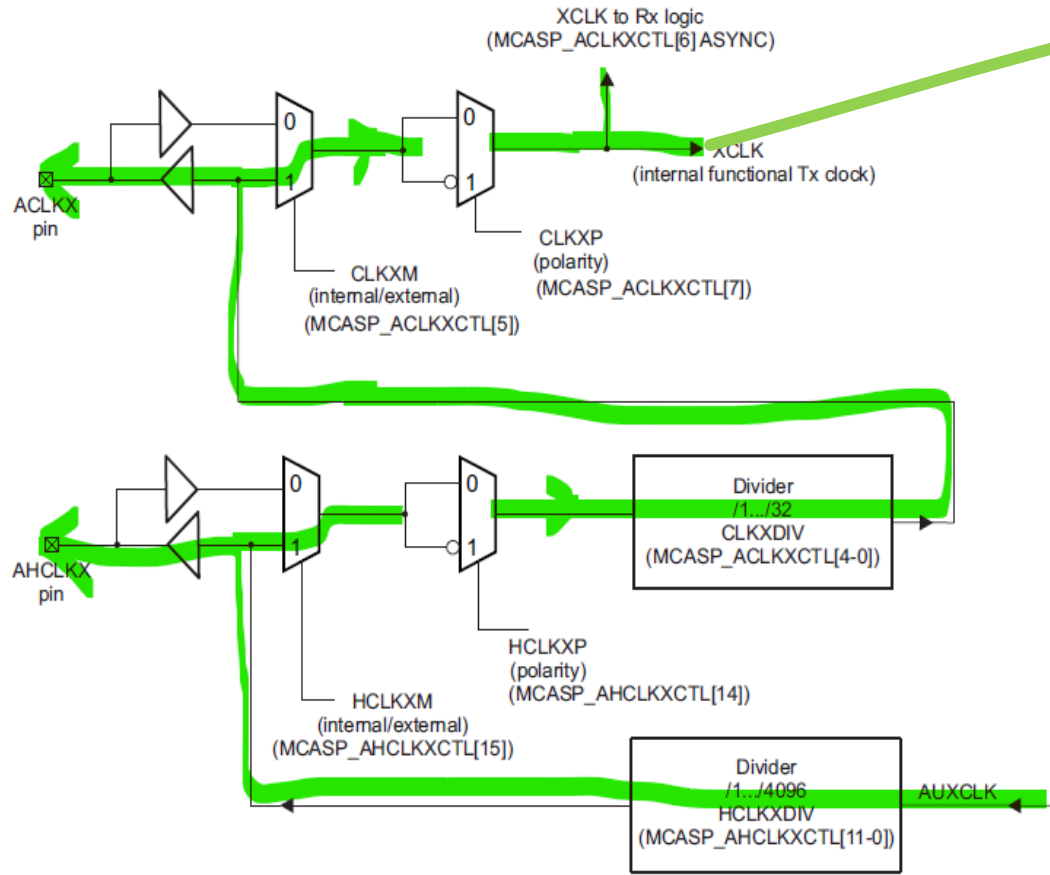

# SOC clocks

Note:  
SOC clock must  
be stable prior to  
PORreset rise.

# SOC TDMs connection to Codecs

Figure 11-584. McASP Transmit Clock Generator Block Diagram

Figure 11-585. McASP Receive Clock Generator Block Diagram

Figure 11-586. McASP Frame Sync Generator Block Diagram

Figure 5-164. Device Audio Modules Clocking