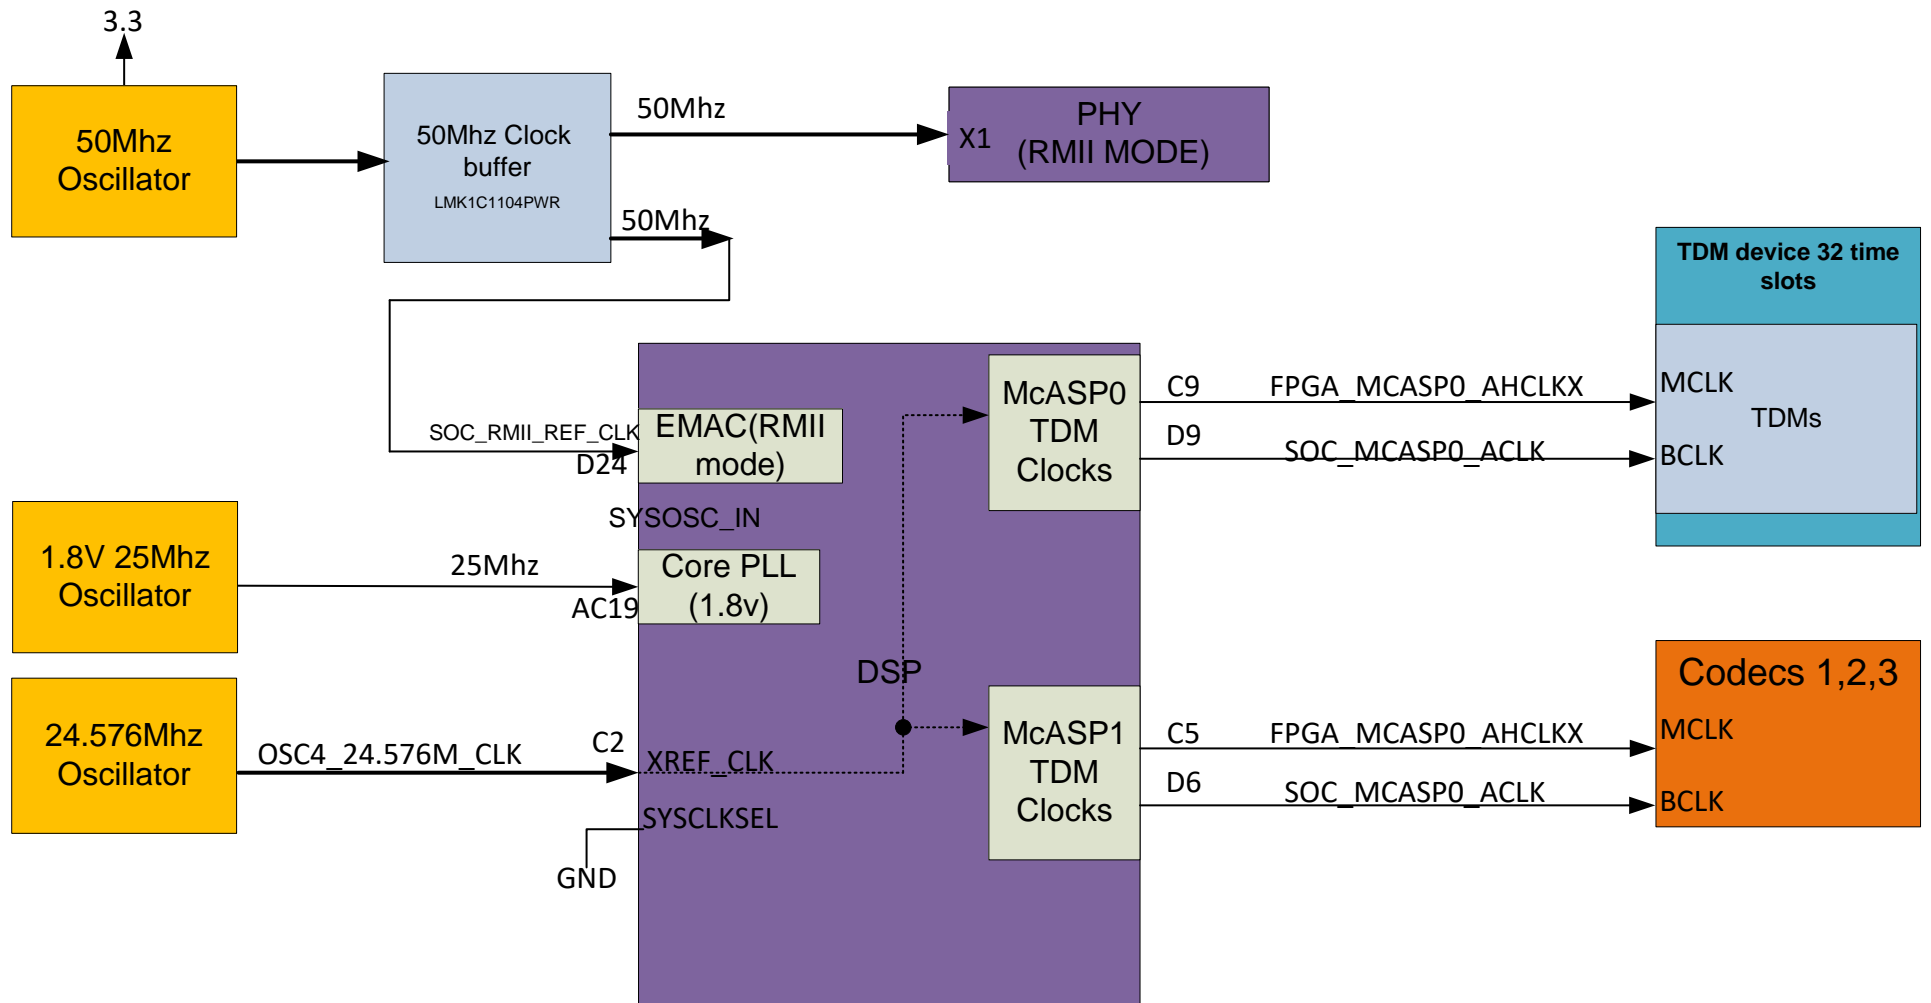

# SOC clocks

Note:  
SOC clock must  
be stable prior to  
PORreset rise.

# SOC TDMs connection to Codecs

Figure 11-584. McASP Transmit Clock Generator Block Diagram

Figure 11-585. McASP Receive Clock Generator Block Diagram

Figure 11-586. McASP Frame Sync Generator Block Diagram

Figure 5-164. Device Audio Modules Clocking