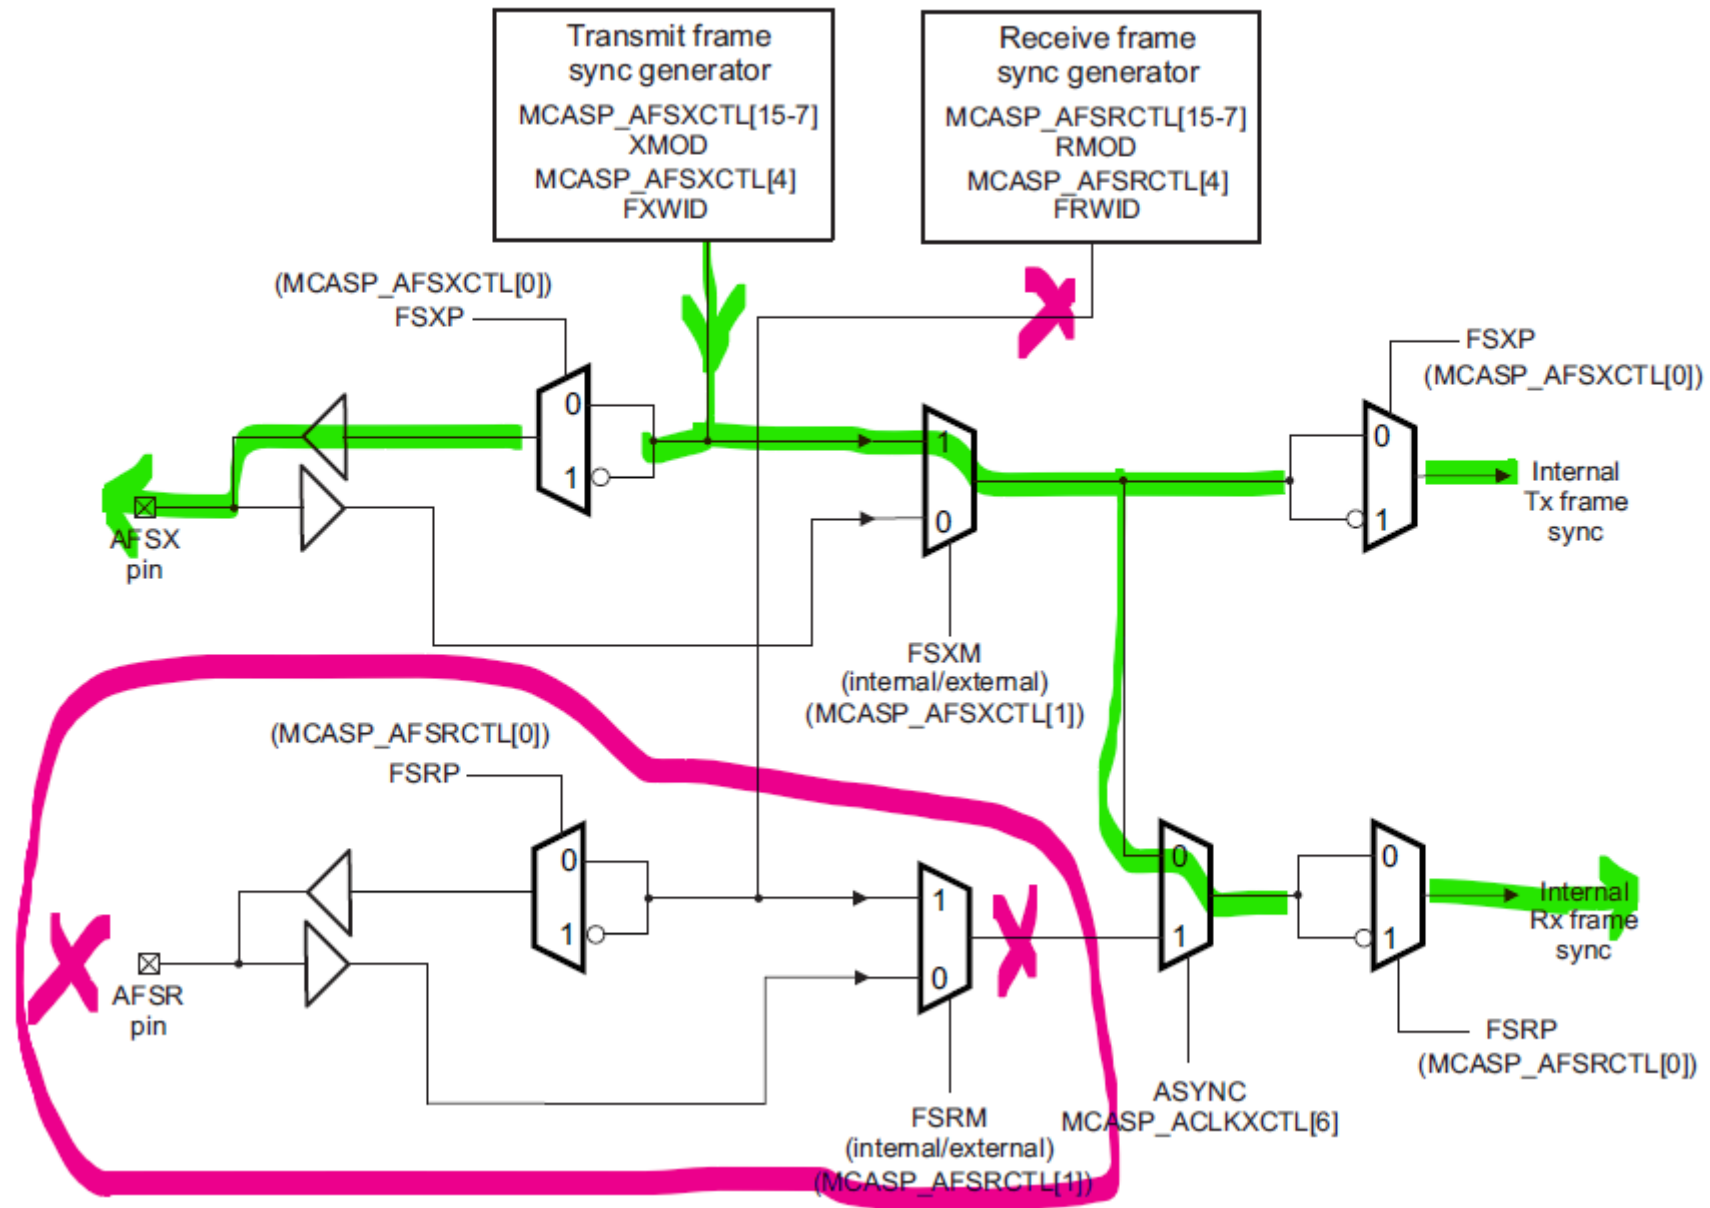

# SOC clocks

Note:  
SOC clock must  
be stable prior to  
PORreset rise.

# SOC TDMs connection to Codecs

Figure 11-584. McASP Transmit Clock Generator Block Diagram

Figure 11-585. McASP Receive Clock Generator Block Diagram

Figure 11-586. McASP Frame Sync Generator Block Diagram

Figure 5-164. Device Audio Modules Clocking