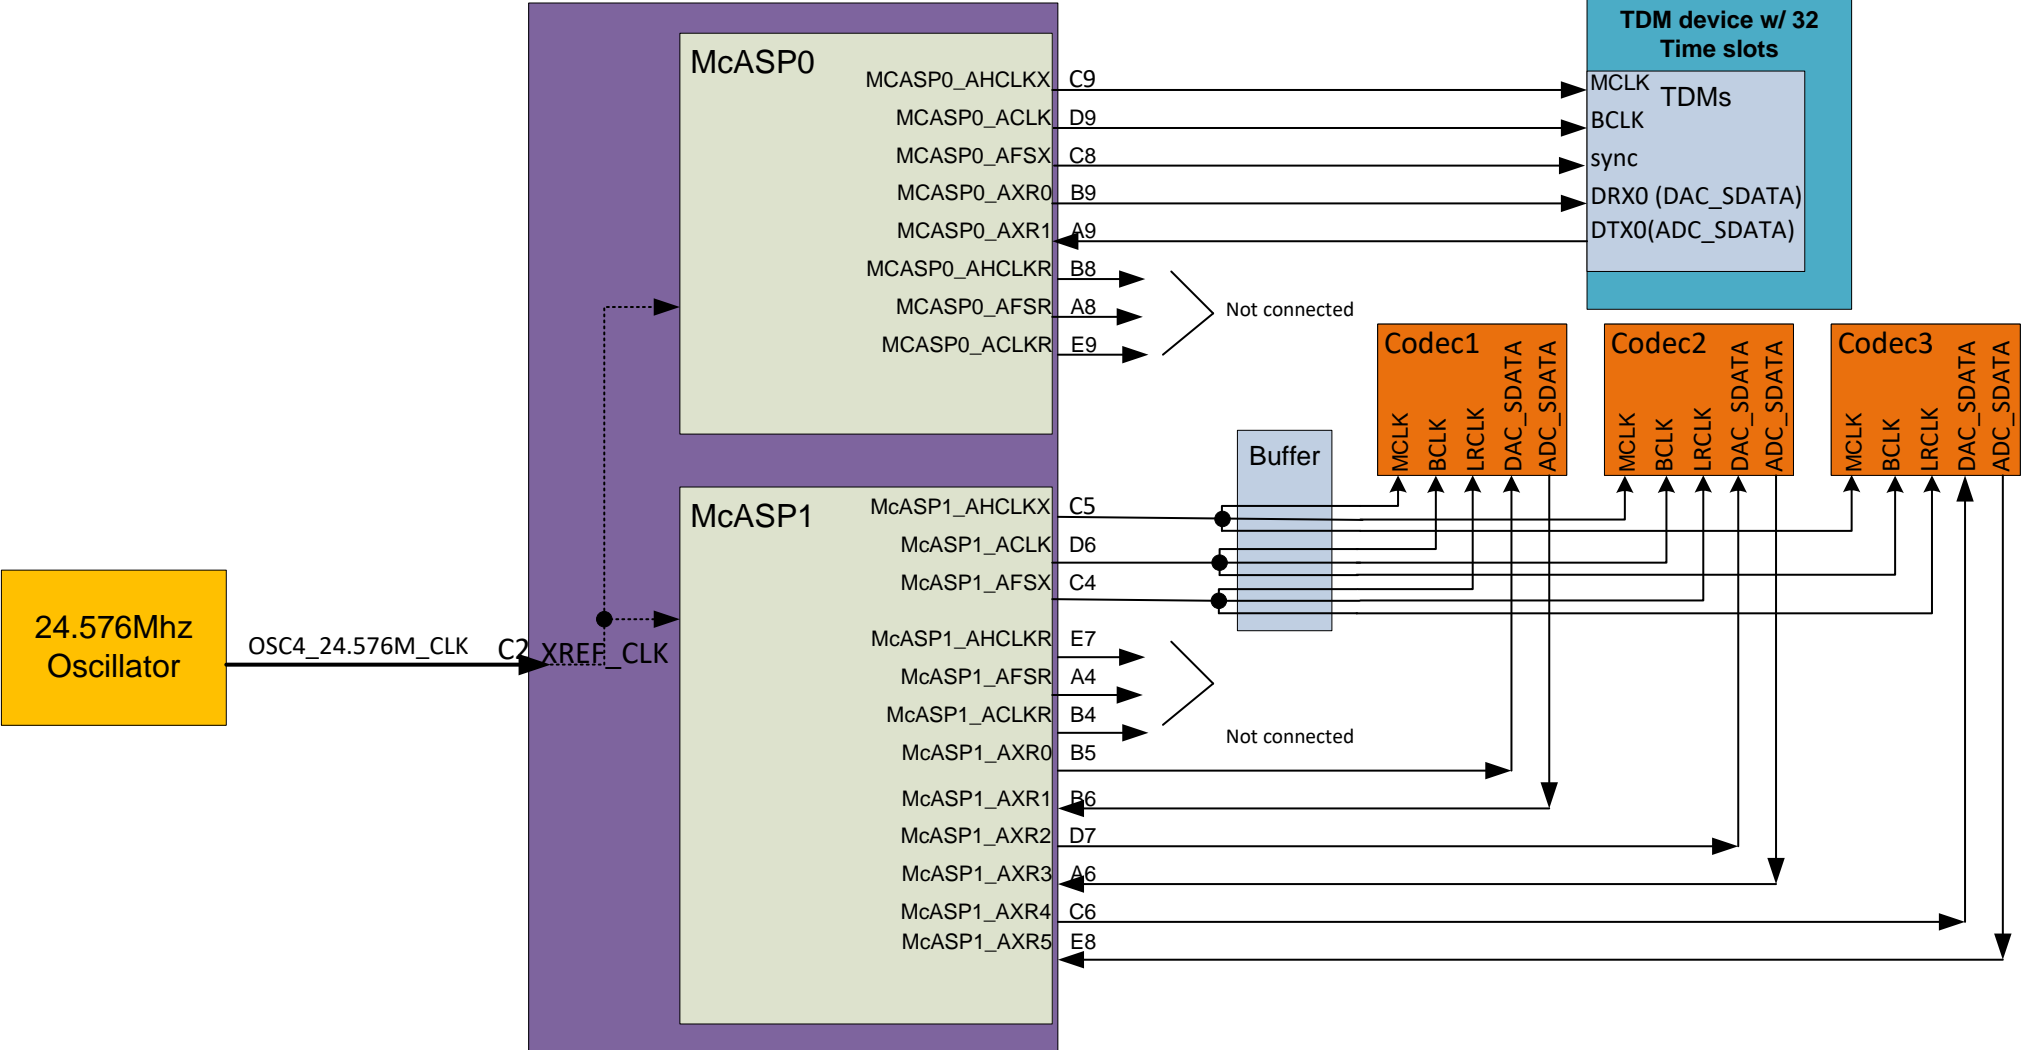

# SOC clocks

Note:  
SOC clock must  
be stable prior to  
PORreset rise.

# SOC TDMs connection to Codecs

Figure 11-584. McASP Transmit Clock Generator Block Diagram

Figure 11-585. McASP Receive Clock Generator Block Diagram

Figure 11-586. McASP Frame Sync Generator Block Diagram

Figure 5-164. Device Audio Modules Clocking