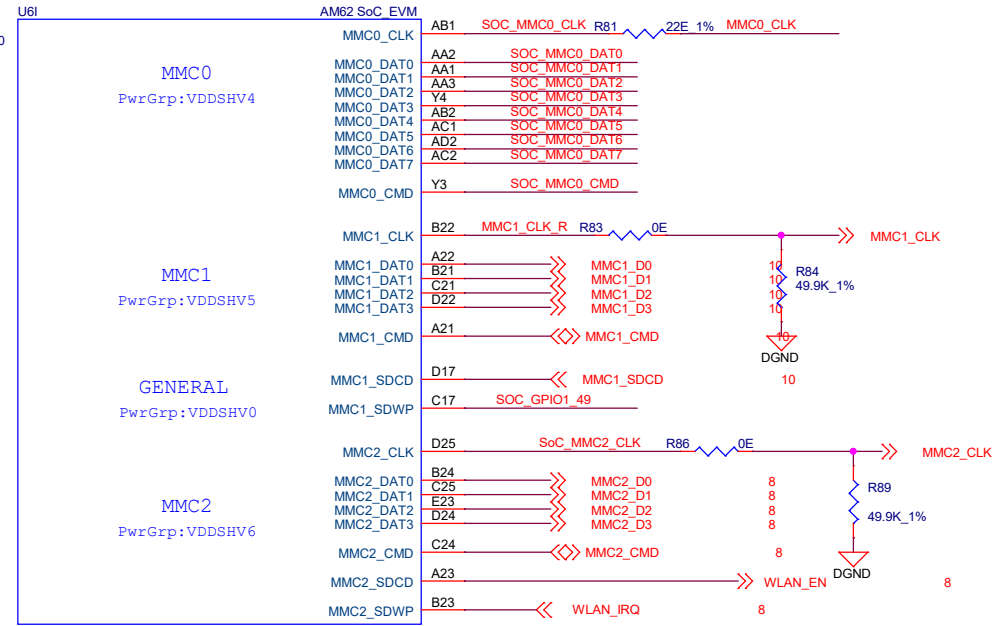

eMMC FLASH

SOC - MMC Interface

User Test LED

eMMC FLASH RESET

Title		
3Egreen GW12		
Size	Document Number	Rev
Custom	eMMC FLASH	DVT1
Date:	Wednesday, March 22, 2023	Sheet 9 of 24