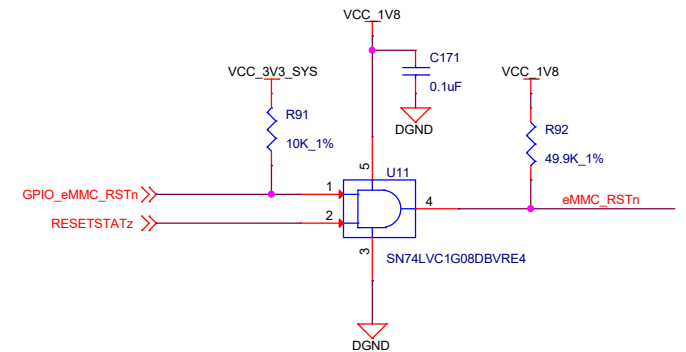

eMMC FLASH

SOC - MMC Interface

User Test LED

eMMC FLASH RESET

Title		
3Egreen GW12		
Size	Document Number	Rev
Custom	eMMC FLASH	DVT1
Date:	Wednesday, March 22, 2023	Sheet 9 of 24