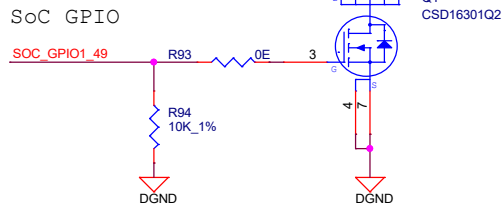

eMMC FLASH

SOC - MMC Interface

User Test LED

eMMC FLASH RESET

Title		
3Egreen GW12		
Size	Document Number	Rev
Custom	eMMC FLASH	DVT1
Date:	Wednesday, March 22, 2023	Sheet 9 of 24