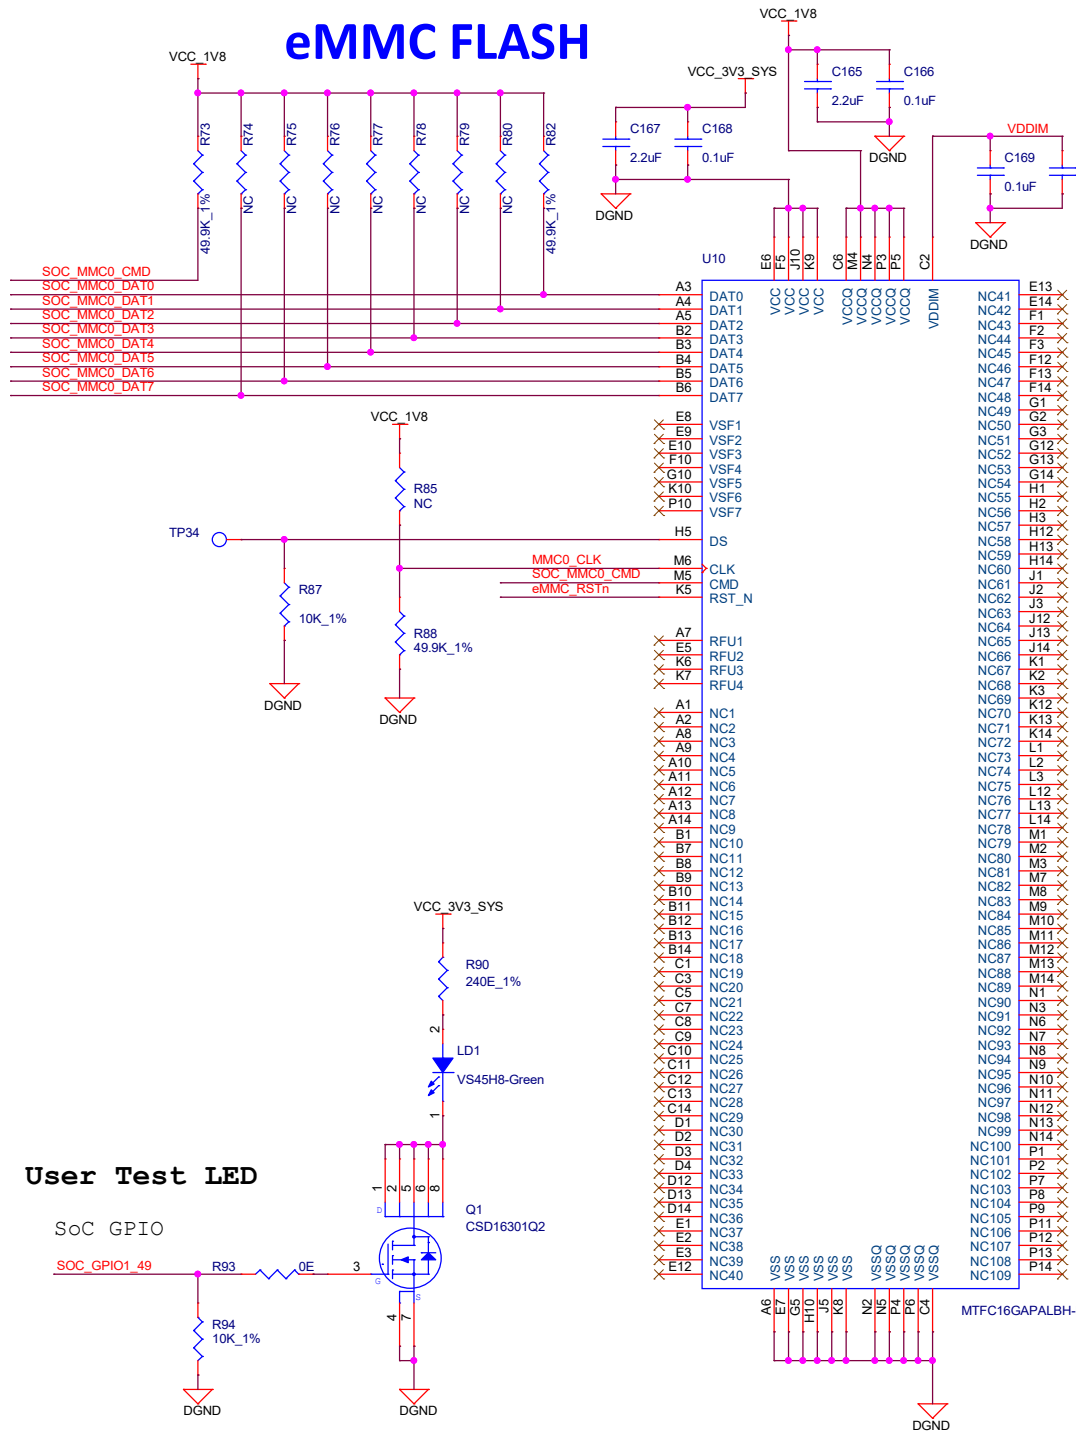

eMMC FLASH

SOC - MMC Interface

User Test LED

eMMC FLASH RESET

Title		
3Egreen GW12		
Size	Document Number	Rev
Custom	eMMC FLASH	DVT1
Date:	Wednesday, March 22, 2023	Sheet 9 of 24