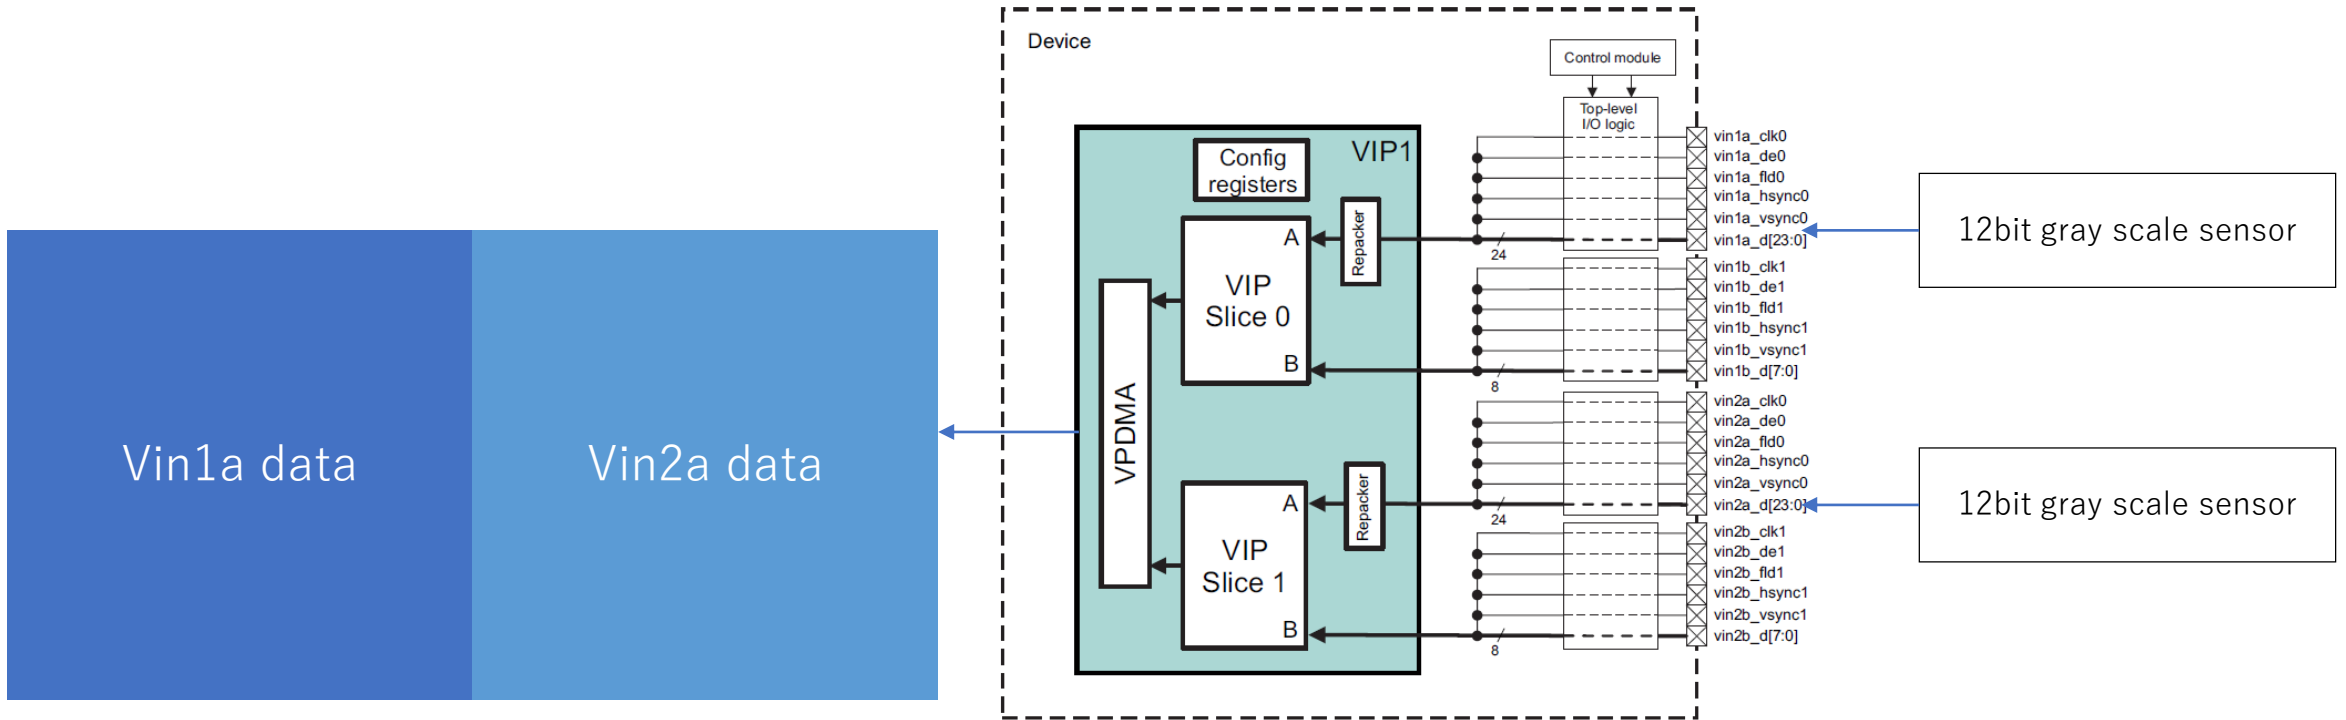

Figure 9-2. VIP Environment

They would like to marge vin1a and vin2a data to one picture.

- Left half image is vin1a 12bit gray scale data.
- Right half image is vin2a 12bit gray scale data.