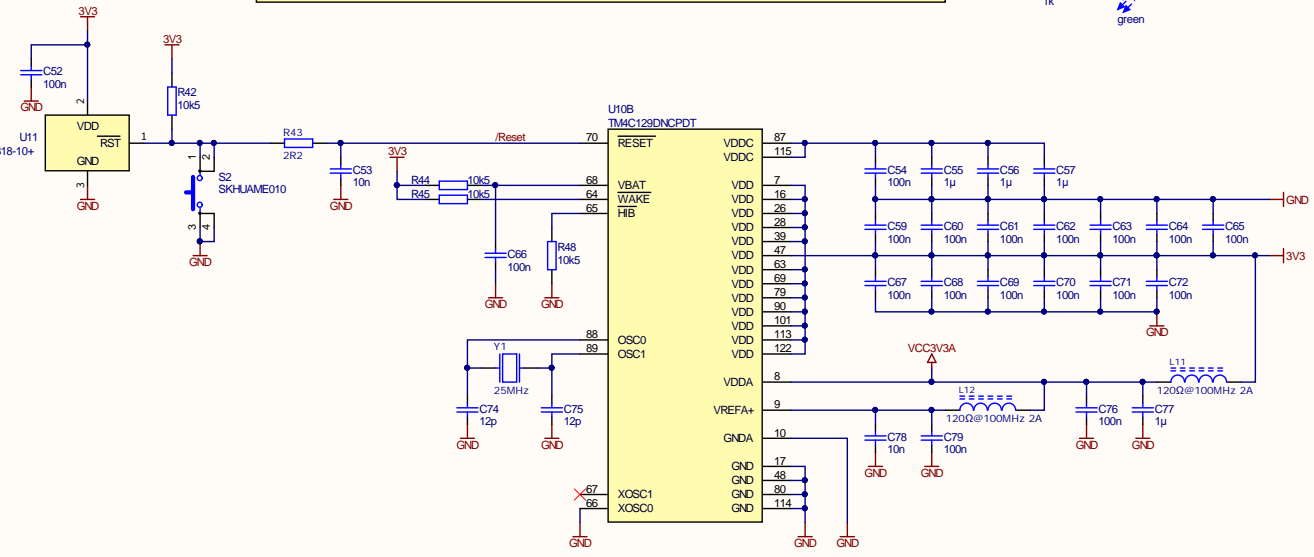

Optimized Version

R31 = 1k, L-C Filtering bei L1 and C1

<b>HSE-AG</b> Garstlitzweg 6 CH-8634 Switzerland		Title Sheet <b>Cortex M4 Microcontroller</b>	
Size <b>A3</b>	Document Number	Doc. Type <b>-SCH</b>	Rev.
Date 28.10.2020	Time 18:10:06	Sheet 2 of 4	Approval Engineer: Drawn by: Checked by:

Comment	Description	Designator	Footprint	LibRef	Quantity
---------	-------------	------------	-----------	--------	----------