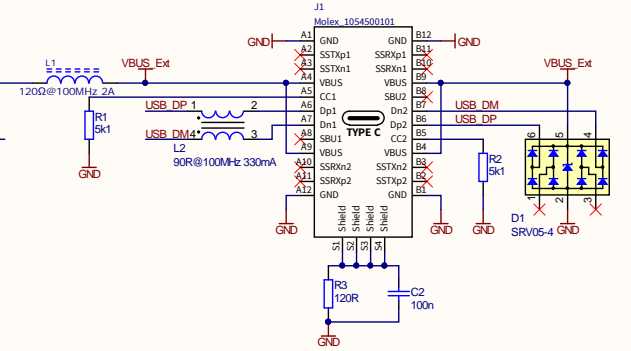

Optimized Version

R31 = 1k, L-C Filtering bei L1 and C1

<b>HSE-AG</b> Garstlitzweg 6 CH-8634 Switzerland		Title Sheet <b>Cortex M4 Microcontroller</b>	
Size <b>A3</b>	Document Number	Doc. Type <b>-SCH</b>	Rev.
Date 28.10.2020	Time 18:10:06	Sheet 2 of 4	Approval Engineer: Drawn by: Checked by: