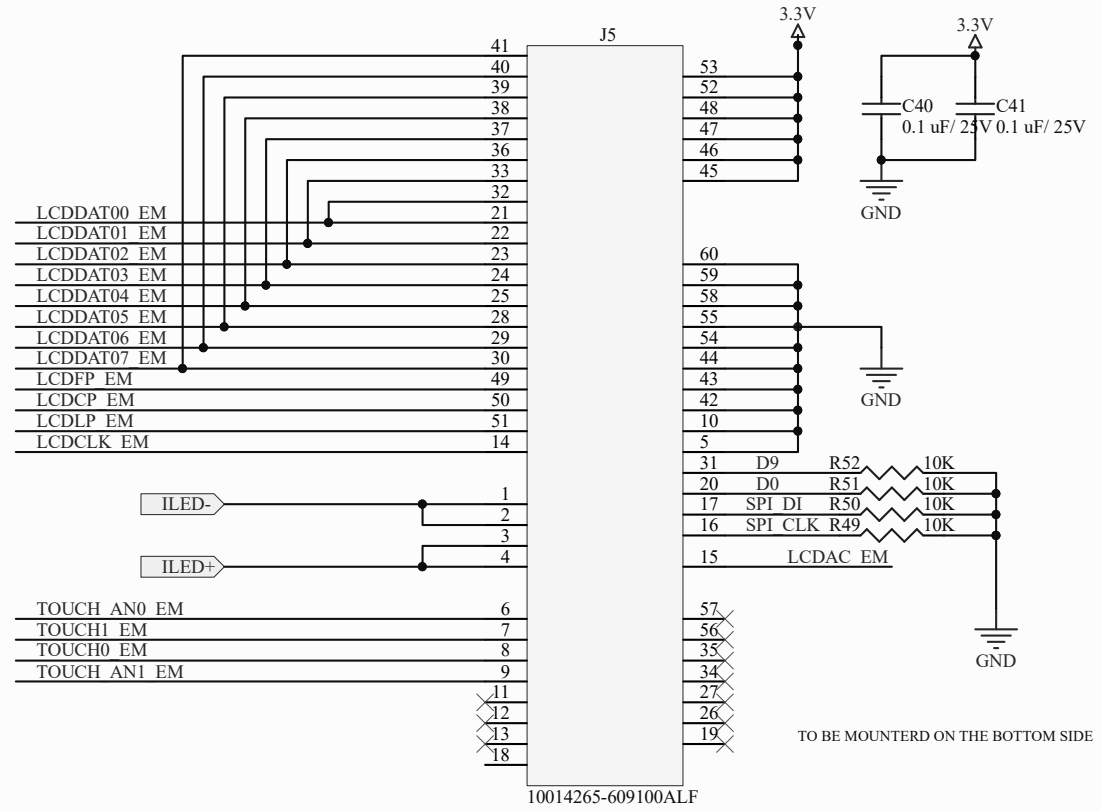

A

A

B

B

C

C

D

D

LCD CONNECTOR

| | | | |
|--|---------------------------|---|--|
| Title LCD Connector | | ZERA India Pvt. Ltd. A-47 Sector 25, GIDC Gandhinagar, Gujrat | |
| Size: A | Drawn By: Janardan Karade | | |
| | Checked By: Abhijit Kumar | | |
| Revision: 1.0 | | | |
| Date: 29/09/2021 | Time: 19:05:40 | Sheet 3 of 9 | |
| File: D:\Hardware\MTi500\Hardware\MTi500 EMI EMC\MTi500 Main Board Rev 3.0 - With Masking\LCD Connector.SchDoc | | | |