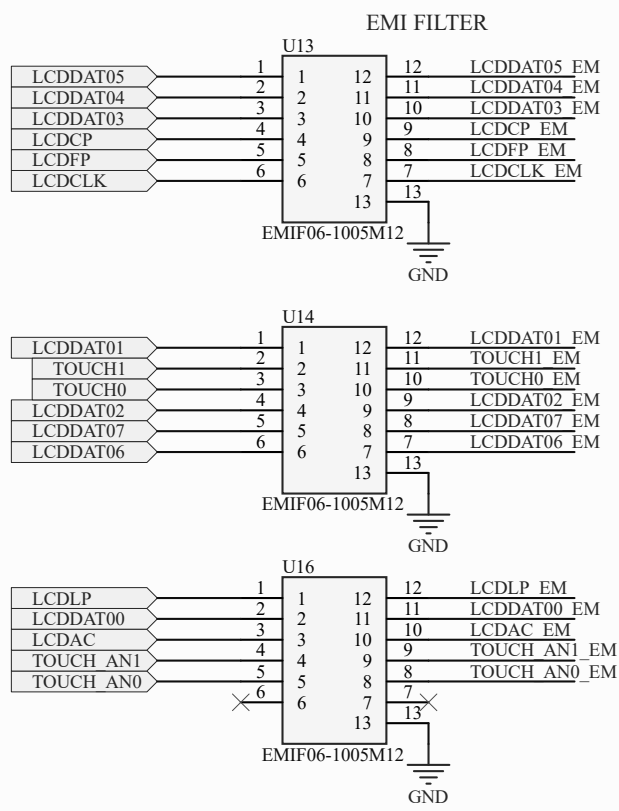

A

A

B

B

C

C

D

D

LCD CONNECTOR

| | | | |
|--|---------------------------|---|--|
| Title LCD Connector | | ZERA India Pvt. Ltd. A-47 Sector 25, GIDC Gandhinagar, Gujrat | |
| Size: A | Drawn By: Janardan Karade | | |
| | Checked By: Abhijit Kumar | | |
| Revision: 1.0 | | | |
| Date: 29/09/2021 | Time: 19:05:40 | Sheet 3 of 9 | |
| File: D:\Hardware\MTi500\Hardware\MTi500 EMI EMC\MTi500 Main Board Rev 3.0 - With Masking\LCD Connector.SchDoc | | | |