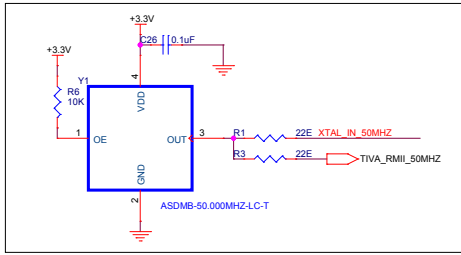

THREE PORT ETHERNET SWITCH (10/100T)

LED INDICATION FOR ETHERNET SECTION

RMII CLOCK (50MHZ)

TIVA MICROCONTROLLER SECTION