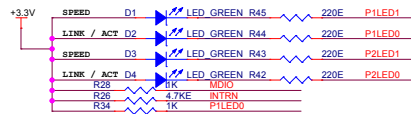

THREE PORT ETHERNET SWITCH (10/100T)

LED INDICATION FOR ETHERNET SECTION

RMII CLOCK (50MHZ)

TIVA MICROCONTROLLER SECTION