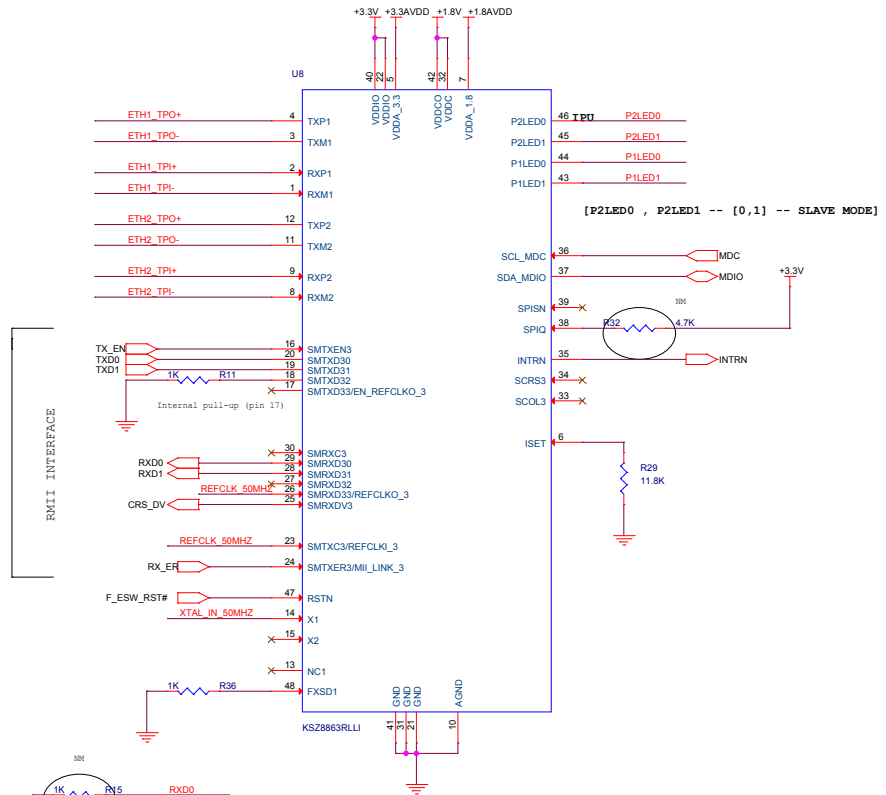

THREE PORT ETHERNET SWITCH (10/100T)

LED INDICATION FOR ETHERNET SECTION

RMII CLOCK (50MHZ)

TIVA MICROCONTROLLER SECTION