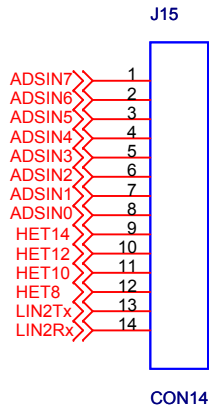

Texas Instruments		
Title		
<b>TMS470MF06608</b>		
Size A4	Document Number	Rev 1.0
	<b>TMS470MF06608</b>	
Date:	Monday, September 27, 2010	Sheet 1 of 4

Texas Instruments			
Title		<b>POWER</b>	
Size A4	Document Number	TMS470MF06608	Rev 1.0
Date:	Monday, September 27, 2010	Sheet	2 of 4

Ferrite Bead: 240-1018-1

Texas Instruments			
Title		<b>FTDI2232H</b>	
Size A4	Document Number	<b>TMS470MF06608</b>	
Date:	Monday, September 27, 2010	Sheet	3 of 4
Rev	1.0		

Digikey no: XC1118CT-ND  
 Manufacturer no: ECS-120-20-30B-TR

# Light Sensor

Texas Instruments			
Title <b>HET-SPI-CAN-GIO-AD</b>			
Size A4	Document Number <b>TMS470MF06608</b>	Rev 1.0	
Date: Monday, September 27, 2010	Sheet 4	of 4	