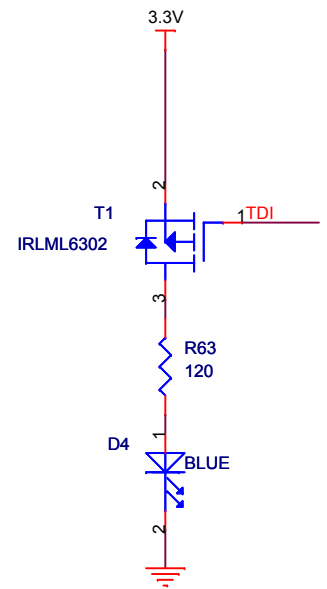

Texas Instruments		
Title		
<b>TMS470MF06608</b>		
Size A4	Document Number	Rev 1.0
	<b>TMS470MF06608</b>	
Date:	Monday, September 27, 2010	Sheet 1 of 4

Texas Instruments			
Title		<b>POWER</b>	
Size A4	Document Number	TMS470MF06608	Rev 1.0
Date:	Monday, September 27, 2010	Sheet	2 of 4

Ferrite Bead: 240-1018-1

Texas Instruments			
Title		<b>FTDI2232H</b>	
Size A4	Document Number	<b>TMS470MF06608</b>	
Date:	Monday, September 27, 2010	Sheet	3 of 4
Rev	1.0		

Digikey no: XC1118CT-ND  
 Manufacturer no: ECS-120-20-30B-TR

# Temperature Sensor

# Light Sensor

Texas Instruments			
Title <b>HET-SPI-CAN-GIO-AD</b>			
Size A4	Document Number <b>TMS470MF06608</b>	Rev 1.0	
Date: Monday, September 27, 2010	Sheet 4	of 4	