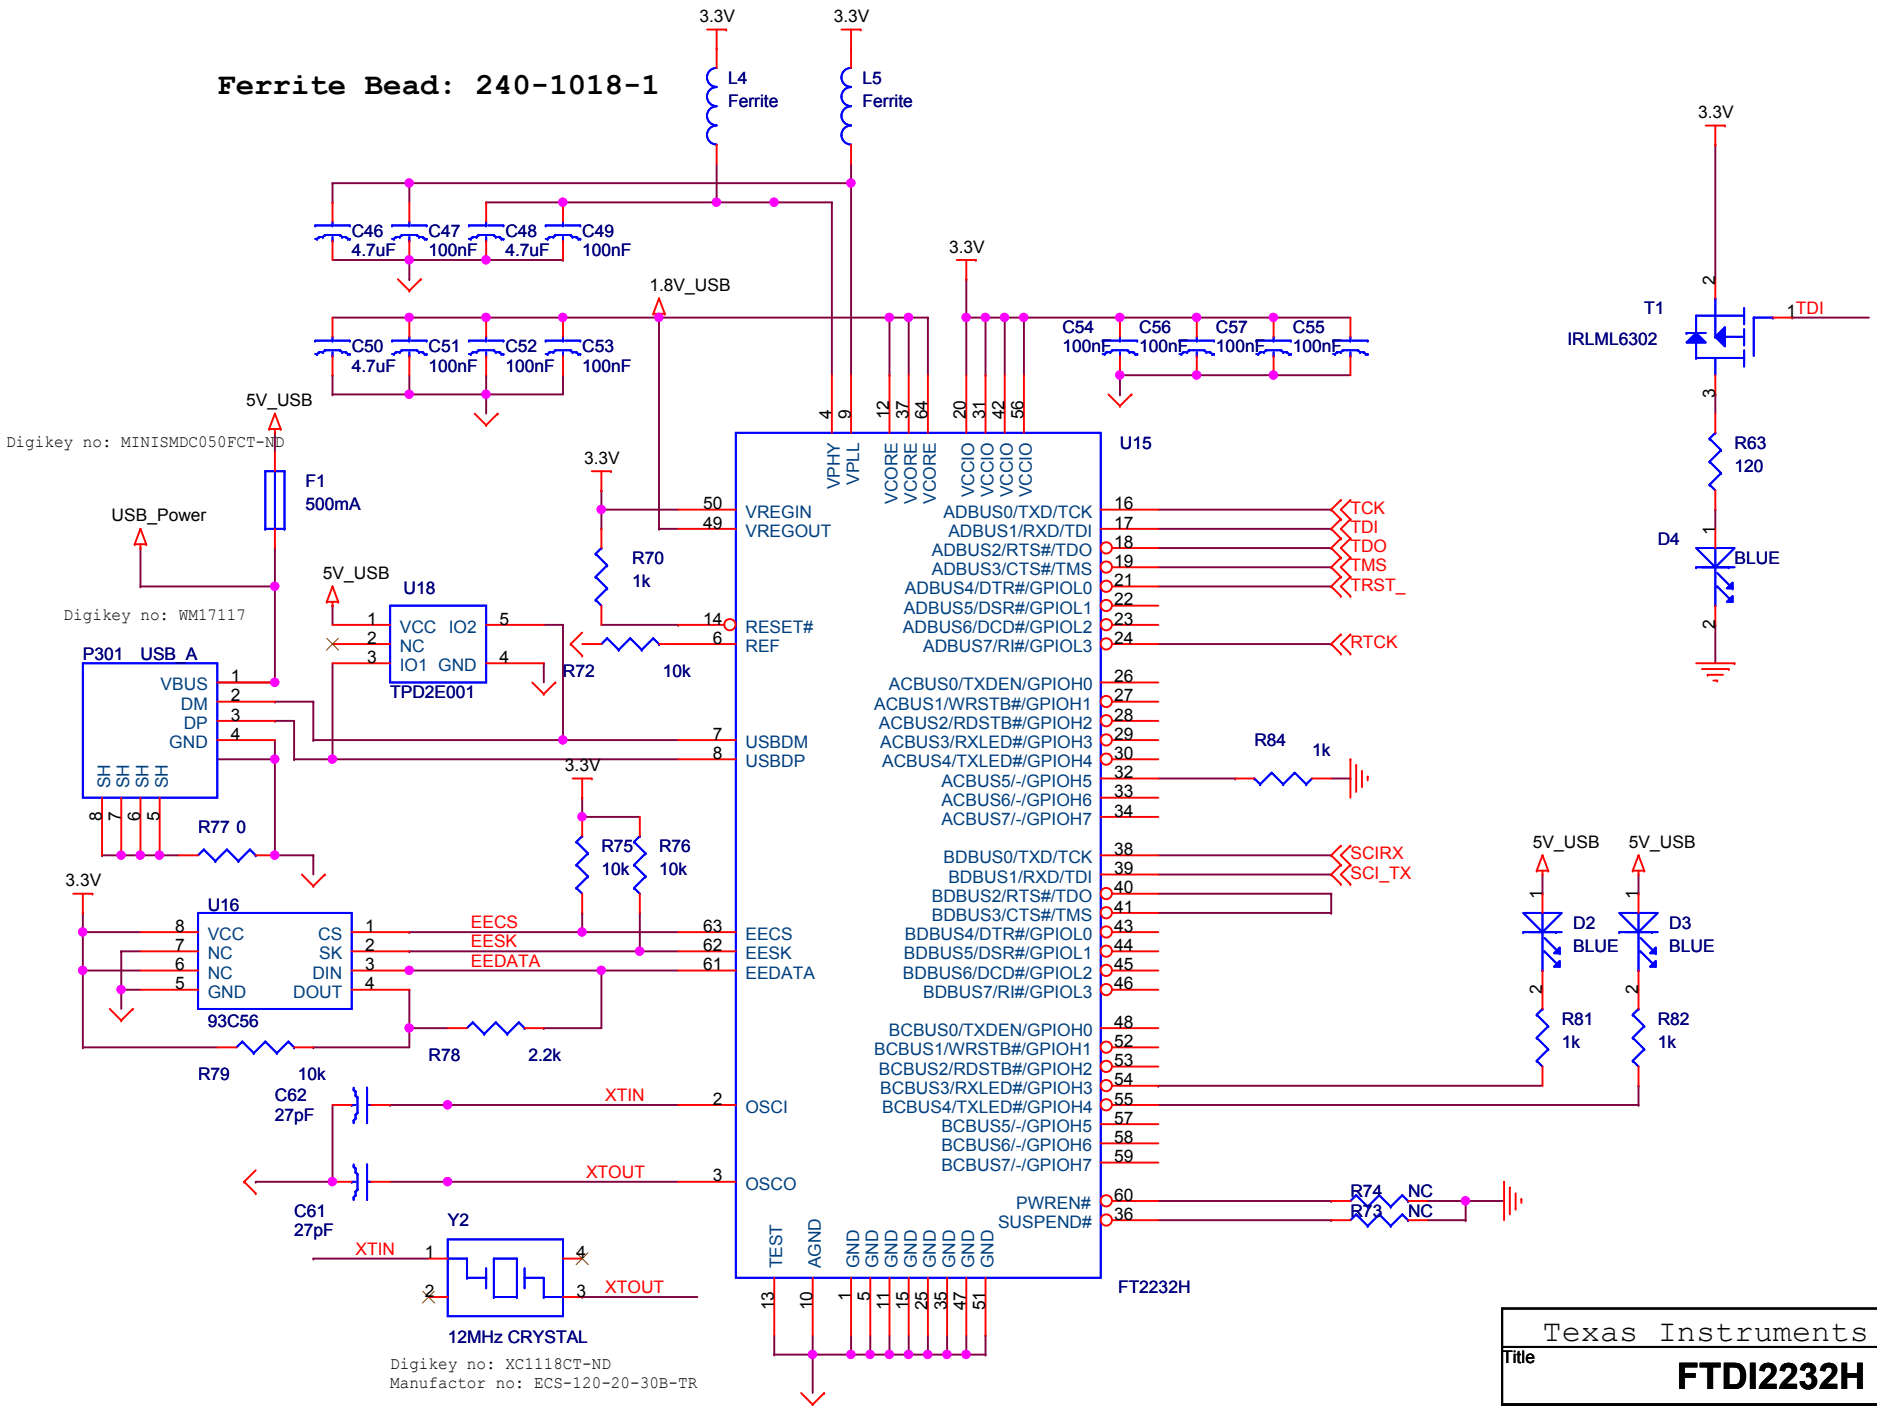

Texas Instruments		
Title		
<b>TMS470MF06608</b>		
Size A4	Document Number	Rev 1.0
	<b>TMS470MF06608</b>	
Date:	Monday, September 27, 2010	Sheet 1 of 4

Texas Instruments			
Title		<b>POWER</b>	
Size A4	Document Number	TMS470MF06608	Rev 1.0
Date:	Monday, September 27, 2010	Sheet	2 of 4

Ferrite Bead: 240-1018-1

Texas Instruments			
Title		<b>FTDI2232H</b>	
Size A4	Document Number	<b>TMS470MF06608</b>	
Date:	Monday, September 27, 2010	Sheet	3 of 4
Rev	1.0		

Digikey no: XC1118CT-ND  
 Manufacturer no: ECS-120-20-30B-TR

# Temperature Sensor

# Light Sensor

Texas Instruments			
Title <b>HET-SPI-CAN-GIO-AD</b>			
Size A4	Document Number <b>TMS470MF06608</b>	Rev 1.0	
Date: Monday, September 27, 2010	Sheet 4	of 4	