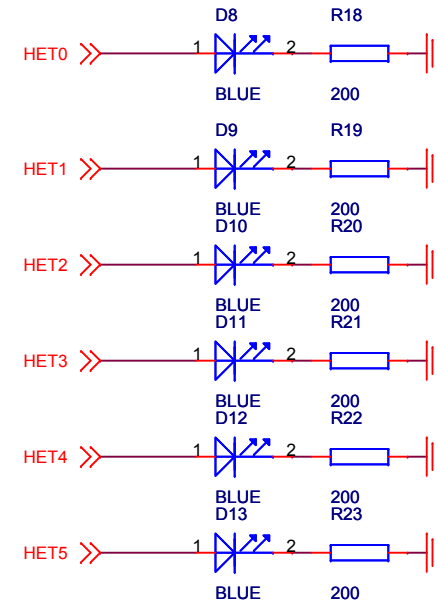

Texas Instruments		
Title		
<b>TMS470MF06608</b>		
Size A4	Document Number	Rev 1.0
	<b>TMS470MF06608</b>	
Date:	Monday, September 27, 2010	Sheet 1 of 4

Texas Instruments			
Title		<b>POWER</b>	
Size A4	Document Number	TMS470MF06608	Rev 1.0
Date:	Monday, September 27, 2010	Sheet	2 of 4

Ferrite Bead: 240-1018-1

Texas Instruments			
Title		<b>FTDI2232H</b>	
Size A4	Document Number	<b>TMS470MF06608</b>	
Date:	Monday, September 27, 2010	Sheet	3 of 4
Rev	1.0		

Digikey no: XC1118CT-ND  
 Manufacturer no: ECS-120-20-30B-TR

# Temperature Sensor

# Light Sensor

Texas Instruments			
Title <b>HET-SPI-CAN-GIO-AD</b>			
Size A4	Document Number <b>TMS470MF06608</b>	Rev 1.0	
Date: Monday, September 27, 2010	Sheet 4	of 4	