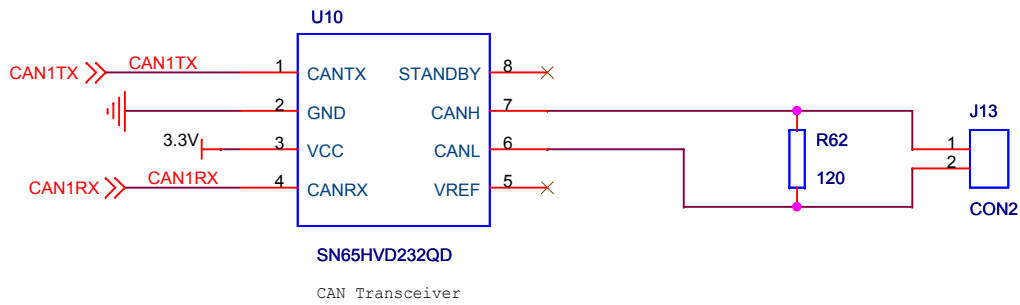

Ferrite Bead: 240-1018-1

Texas Instruments			
Title		<b>FTDI2232H</b>	
Size A4	Document Number	<b>TMS470MF06608</b>	
Date:	Monday, September 27, 2010	Sheet	3 of 4
Rev	1.0		

Digikey no: XC1118CT-ND  
 Manufacturer no: ECS-120-20-30B-TR

# Temperature Sensor

# Light Sensor

Texas Instruments			
Title <b>HET-SPI-CAN-GIO-AD</b>			
Size A4	Document Number <b>TMS470MF06608</b>	Rev 1.0	
Date: Monday, September 27, 2010	Sheet 4	of 4	