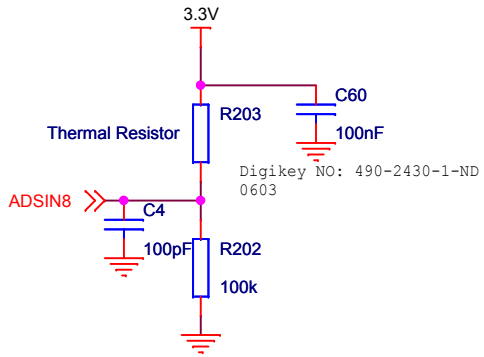

Texas Instruments		
Title		
<b>TMS470MF06608</b>		
Size A4	Document Number	Rev 1.0
	<b>TMS470MF06608</b>	
Date:	Monday, September 27, 2010	Sheet 1 of 4

Texas Instruments			
Title		<b>POWER</b>	
Size A4	Document Number	TMS470MF06608	Rev 1.0
Date:	Monday, September 27, 2010	Sheet	2 of 4

Ferrite Bead: 240-1018-1

Texas Instruments			
Title		<b>FTDI2232H</b>	
Size A4	Document Number	<b>TMS470MF06608</b>	
Date:	Monday, September 27, 2010	Sheet	3 of 4
Rev	1.0		

Digikey no: XC1118CT-ND  
 Manufacturer no: ECS-120-20-30B-TR

# Temperature Sensor

# Light Sensor

Texas Instruments			
Title <b>HET-SPI-CAN-GIO-AD</b>			
Size A4	Document Number <b>TMS470MF06608</b>	Rev 1.0	
Date: Monday, September 27, 2010	Sheet 4	of 4	