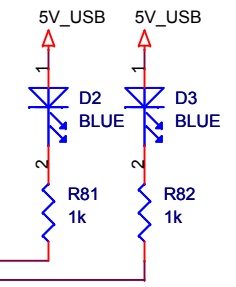

Texas Instruments		
Title		
<b>TMS470MF06608</b>		
Size A4	Document Number	Rev 1.0
	<b>TMS470MF06608</b>	
Date:	Monday, September 27, 2010	Sheet 1 of 4

Texas Instruments			
Title		<b>POWER</b>	
Size A4	Document Number	TMS470MF06608	Rev 1.0
Date:	Monday, September 27, 2010	Sheet	2 of 4

Ferrite Bead: 240-1018-1

Texas Instruments			
Title		<b>FTDI2232H</b>	
Size A4	Document Number	<b>TMS470MF06608</b>	
Date:	Monday, September 27, 2010	Sheet	3 of 4
Rev	1.0		

Digikey no: XC1118CT-ND  
 Manufacturer no: ECS-120-20-30B-TR

# Light Sensor

Texas Instruments			
Title <b>HET-SPI-CAN-GIO-AD</b>			
Size A4	Document Number <b>TMS470MF06608</b>	Rev 1.0	
Date: Monday, September 27, 2010	Sheet 4	of 4	