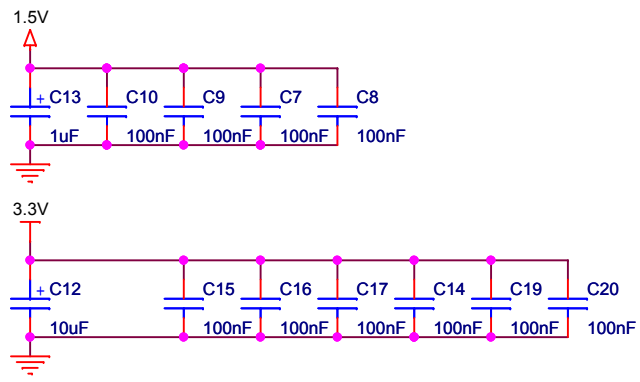

Texas Instruments		
Title		
<b>TMS470MF06608</b>		
Size A4	Document Number	Rev 1.0
	<b>TMS470MF06608</b>	
Date:	Monday, September 27, 2010	Sheet 1 of 4

Texas Instruments			
Title		<b>POWER</b>	
Size A4	Document Number	TMS470MF06608	Rev 1.0
Date:	Monday, September 27, 2010	Sheet	2 of 4

Ferrite Bead: 240-1018-1

Texas Instruments			
Title		<b>FTDI2232H</b>	
Size A4	Document Number	<b>TMS470MF06608</b>	
Date:	Monday, September 27, 2010	Sheet	3 of 4
Rev	1.0		

Digikey no: XC1118CT-ND  
 Manufacturer no: ECS-120-20-30B-TR

# Light Sensor

Texas Instruments			
Title <b>HET-SPI-CAN-GIO-AD</b>			
Size A4	Document Number <b>TMS470MF06608</b>	Rev 1.0	
Date: Monday, September 27, 2010	Sheet 4	of 4	