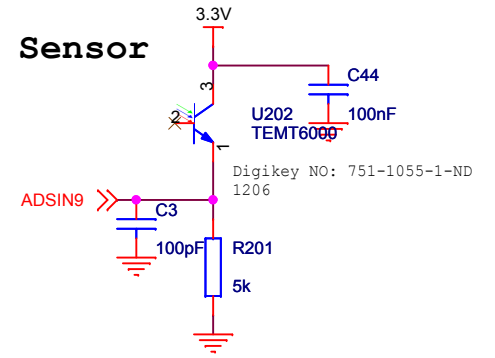

Ferrite Bead: 240-1018-1

Texas Instruments			
Title		<b>FTDI2232H</b>	
Size A4	Document Number	<b>TMS470MF06608</b>	
Date:	Monday, September 27, 2010	Sheet	3 of 4
Rev	1.0		

Digikey no: XC1118CT-ND  
 Manufacturer no: ECS-120-20-30B-TR

# Temperature Sensor

# Light Sensor

Texas Instruments			
Title <b>HET-SPI-CAN-GIO-AD</b>			
Size A4	Document Number <b>TMS470MF06608</b>	Rev 1.0	
Date: Monday, September 27, 2010	Sheet 4	of 4	