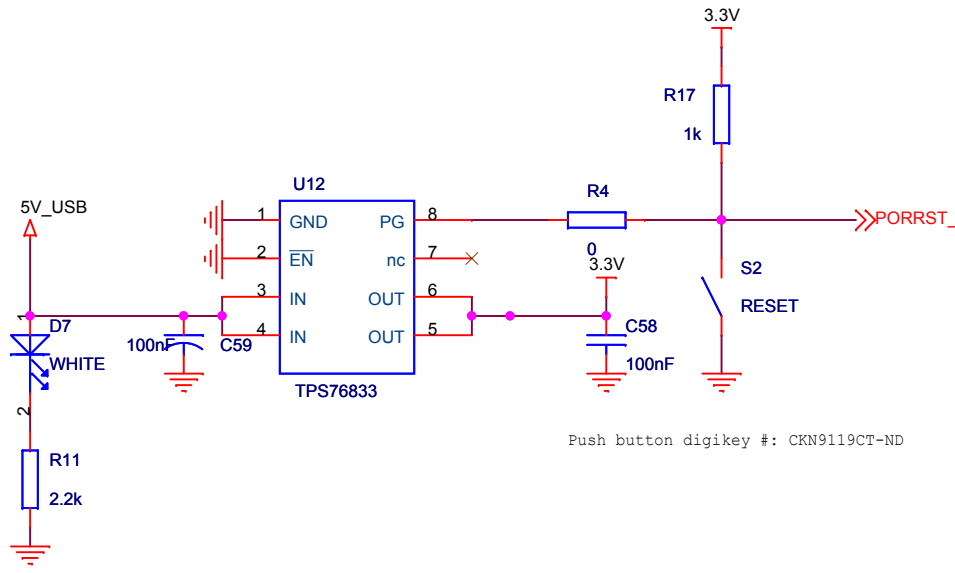

Texas Instruments		
Title		
<b>TMS470MF06608</b>		
Size A4	Document Number	Rev 1.0
	<b>TMS470MF06608</b>	
Date:	Monday, September 27, 2010	Sheet 1 of 4

Texas Instruments			
Title		<b>POWER</b>	
Size A4	Document Number	TMS470MF06608	Rev 1.0
Date:	Monday, September 27, 2010	Sheet	2 of 4

Ferrite Bead: 240-1018-1

Texas Instruments			
Title		<b>FTDI2232H</b>	
Size A4	Document Number	<b>TMS470MF06608</b>	
Date:	Monday, September 27, 2010	Sheet	3 of 4
Rev	1.0		

Digikey no: XC1118CT-ND  
 Manufacturer no: ECS-120-20-30B-TR

# Temperature Sensor

# Light Sensor

Texas Instruments			
Title <b>HET-SPI-CAN-GIO-AD</b>			
Size A4	Document Number <b>TMS470MF06608</b>	Rev 1.0	
Date: Monday, September 27, 2010	Sheet 4	of 4	