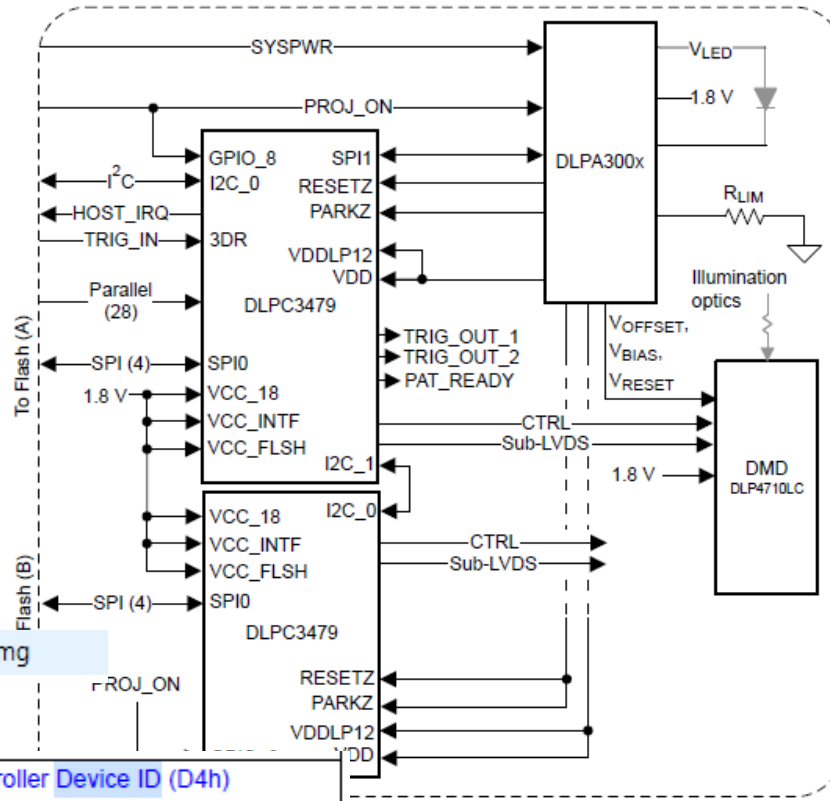

250112 Q&A

Master DLCP3479 Device ID ?
 Slave DLPC3479 Device ID ?

Master Beam , Slave Beam FW : FWSel_DLPC3479_DLPA3005_pm1_i2c0x36_v8p4p0.img