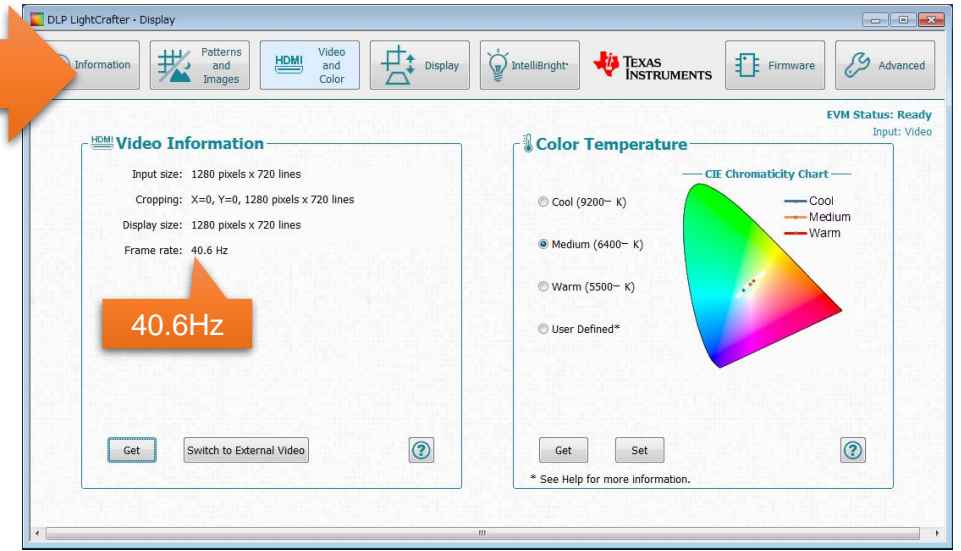

120FPS HDMI output image from Note-PC

But we found "Frame rate:40.6Hz" in GUI.

We also check the "Advanced" GUI like below;