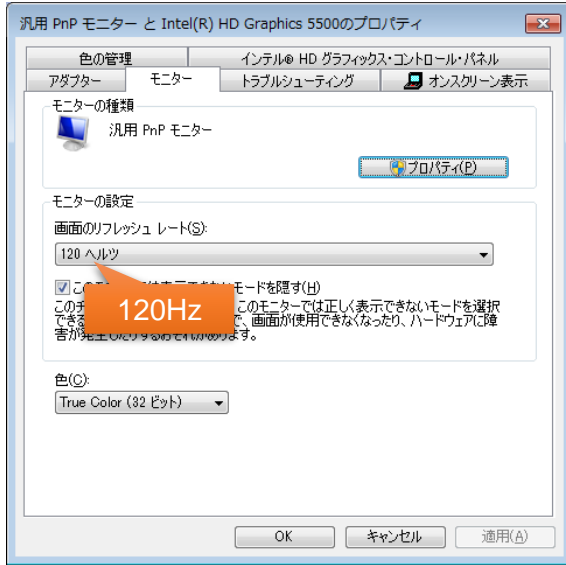

120FPS HDMI output image from Note-PC

But we found "Frame rate:40.6Hz" in GUI.

We also check the "Advanced" GUI like below;