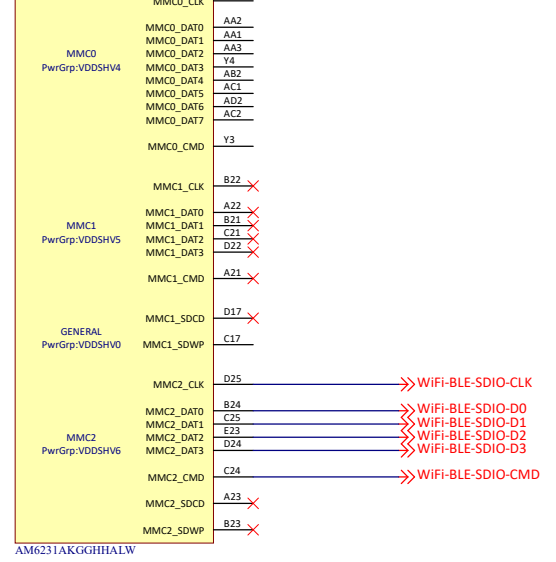

WiFi BLE RESET

U.I1N

AM6231AKGGH1ALW

U.I1E

AM6231AKGGH1ALW

WiFi BLE

U9B

CC3301ENJARSBR

J11

FTSH-105-01-L-DV-K-TR

WiFi-BLE-SWDIO

WiFi-BLE-nRESET

WiFi-BLE-SWCLK

U.I1I

AM6231AKGGH1ALW

THE SLOW CLOCK CAN BE GENERATED INTERNALLY. AN EXTERNAL SLOW CLOCK CAN BE OPTIONALLY USED TO SAVE POWER.