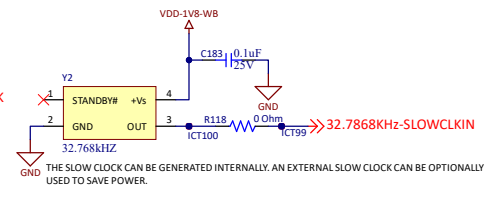

J11

FTSH-105-01-L-DV-K-TR

WiFi-BLE-SWDIO

WiFi-BLE-nRESET

WiFi-BLE-SWCLK

U.I1I

AM6231AKGGH1ALW

THE SLOW CLOCK CAN BE GENERATED INTERNALLY. AN EXTERNAL SLOW CLOCK CAN BE OPTIONALLY USED TO SAVE POWER.