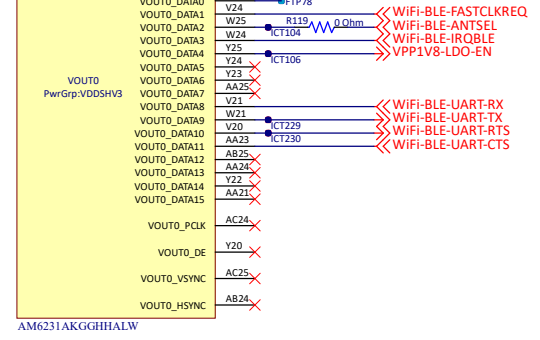

WiFi BLE RESET

U.I1N

AM6231AKGGH1ALW

U.I1E

AM6231AKGGH1ALW

WiFi BLE

U9B

CC3301ENJARSBR

J11

FTSH-105-01-L-DV-K-TR

WiFi-BLE-SWDIO

WiFi-BLE-nRESET

WiFi-BLE-SWCLK

U.I1I

AM6231AKGGH1ALW

THE SLOW CLOCK CAN BE GENERATED INTERNALLY. AN EXTERNAL SLOW CLOCK CAN BE OPTIONALLY USED TO SAVE POWER.