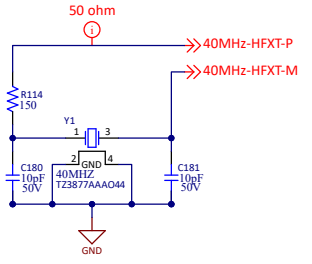

J11

FTSH-105-01-L-DV-K-TR

WiFi-BLE-SWDIO

WiFi-BLE-nRESET

WiFi-BLE-SWCLK

U.I1I

AM6231AKGGH1ALW

THE SLOW CLOCK CAN BE GENERATED INTERNALLY. AN EXTERNAL SLOW CLOCK CAN BE OPTIONALLY USED TO SAVE POWER.