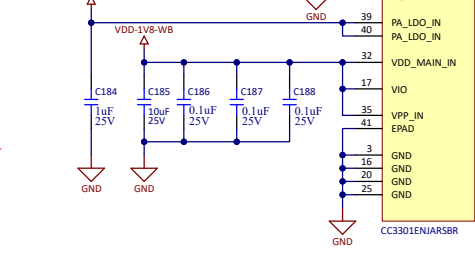

WiFi BLE RESET

U.I1N

AM6231AKGGH1ALW

U.I1E

AM6231AKGGH1ALW

WiFi BLE

U9B

CC3301ENJARSBR

J11

FTSH-105-01-L-DV-K-TR

WiFi-BLE-SWDIO

WiFi-BLE-nRESET

WiFi-BLE-SWCLK

U.I1I

AM6231AKGGH1ALW

THE SLOW CLOCK CAN BE GENERATED INTERNALLY. AN EXTERNAL SLOW CLOCK CAN BE OPTIONALLY USED TO SAVE POWER.