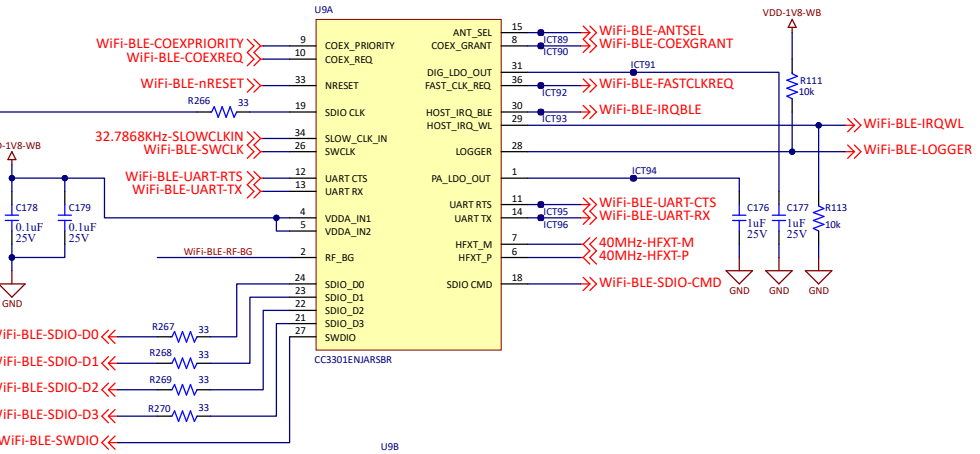

WiFi BLE RESET

U.I1N

AM6231AKGGH1ALW

U.I1E

AM6231AKGGH1ALW

WiFi BLE

U9B

CC3301ENJARSBR

J11

FTSH-105-01-L-DV-K-TR

WiFi-BLE-SWDIO

WiFi-BLE-nRESET

WiFi-BLE-SWCLK

U.I1I

AM6231AKGGH1ALW

THE SLOW CLOCK CAN BE GENERATED INTERNALLY. AN EXTERNAL SLOW CLOCK CAN BE OPTIONALLY USED TO SAVE POWER.