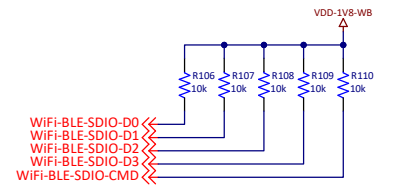

J11

FTSH-105-01-L-DV-K-TR

WiFi-BLE-SWDIO

WiFi-BLE-nRESET

WiFi-BLE-SWCLK

U.I1I

AM6231AKGGH1ALW

THE SLOW CLOCK CAN BE GENERATED INTERNALLY. AN EXTERNAL SLOW CLOCK CAN BE OPTIONALLY USED TO SAVE POWER.