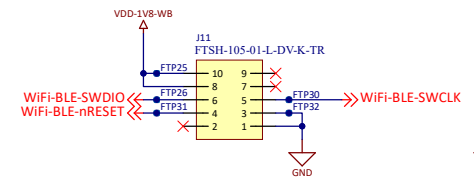

WiFi BLE RESET

U.I1N

AM6231AKGGH1ALW

U.I1E

AM6231AKGGH1ALW

WiFi BLE

U9B

CC3301ENJARSBR

J11

FTSH-105-01-L-DV-K-TR

WiFi-BLE-SWDIO

WiFi-BLE-nRESET

WiFi-BLE-SWCLK

U.I1I

AM6231AKGGH1ALW

THE SLOW CLOCK CAN BE GENERATED INTERNALLY. AN EXTERNAL SLOW CLOCK CAN BE OPTIONALLY USED TO SAVE POWER.