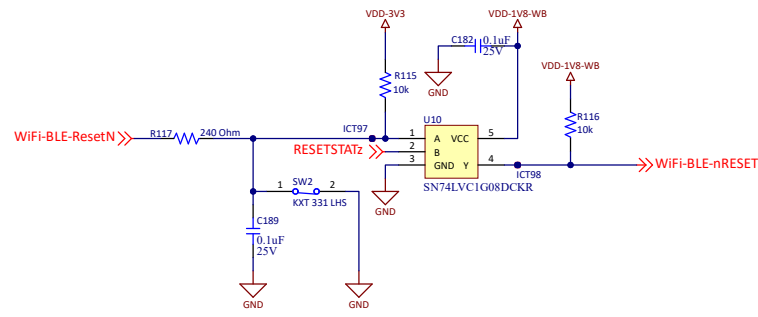

WiFi BLE RESET

U.I1N

AM6231AKGGH1ALW

U.I1E

AM6231AKGGH1ALW

WiFi BLE

U9B

CC3301ENJARSBR

J11

FTSH-105-01-L-DV-K-TR

WiFi-BLE-SWDIO

WiFi-BLE-nRESET

WiFi-BLE-SWCLK

U.I1I

AM6231AKGGH1ALW

THE SLOW CLOCK CAN BE GENERATED INTERNALLY. AN EXTERNAL SLOW CLOCK CAN BE OPTIONALLY USED TO SAVE POWER.