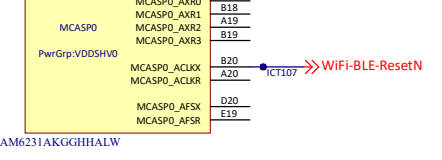

WiFi BLE RESET

U.I1N

AM6231AKGGH1ALW

U.I1E

AM6231AKGGH1ALW

WiFi BLE

U9B

CC3301ENJARSBR

J11

FTSH-105-01-L-DV-K-TR

WiFi-BLE-SWDIO

WiFi-BLE-nRESET

WiFi-BLE-SWCLK

U.I1I

AM6231AKGGH1ALW

THE SLOW CLOCK CAN BE GENERATED INTERNALLY. AN EXTERNAL SLOW CLOCK CAN BE OPTIONALLY USED TO SAVE POWER.