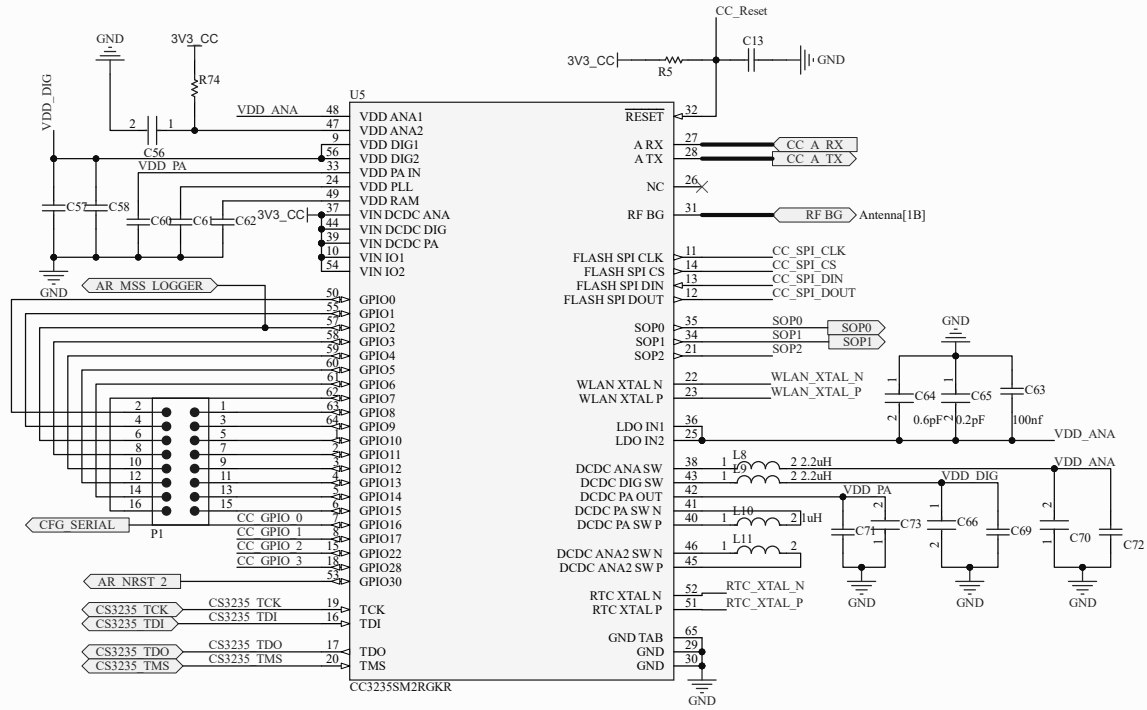

# WiFi core

# JTAG

Title		
Size	Number	Revision
A3		
Date:	7/14/2024	Sheet of
File:	E:\Tunstall\Wireless connectivity\SchDoc\Drawn By:	