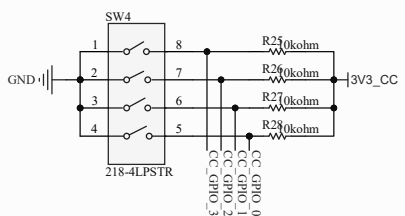

# WiFi core

# JTAG

Title		
Size	Number	Revision
A3		
Date:	7/14/2024	Sheet of
File:	E:\Tunstall\Wireless connectivity\SchDoc\Drawn By:	