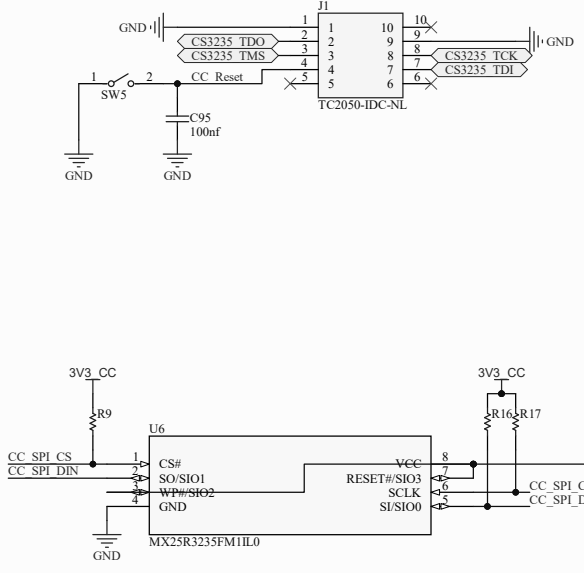

# WiFi core

# JTAG

Title		
Size	Number	Revision
A3		
Date:	7/14/2024	Sheet of
File:	E:\Tunstall\Wireless connectivity\SchDoc\Drawn By:	