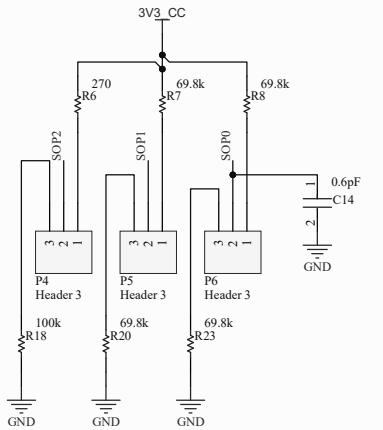

# WiFi core

# JTAG

Title		
Size	Number	Revision
A3		
Date:	7/14/2024	Sheet of
File:	E:\Tunstall\Wireless connectivity\SchDoc\Drawn By:	