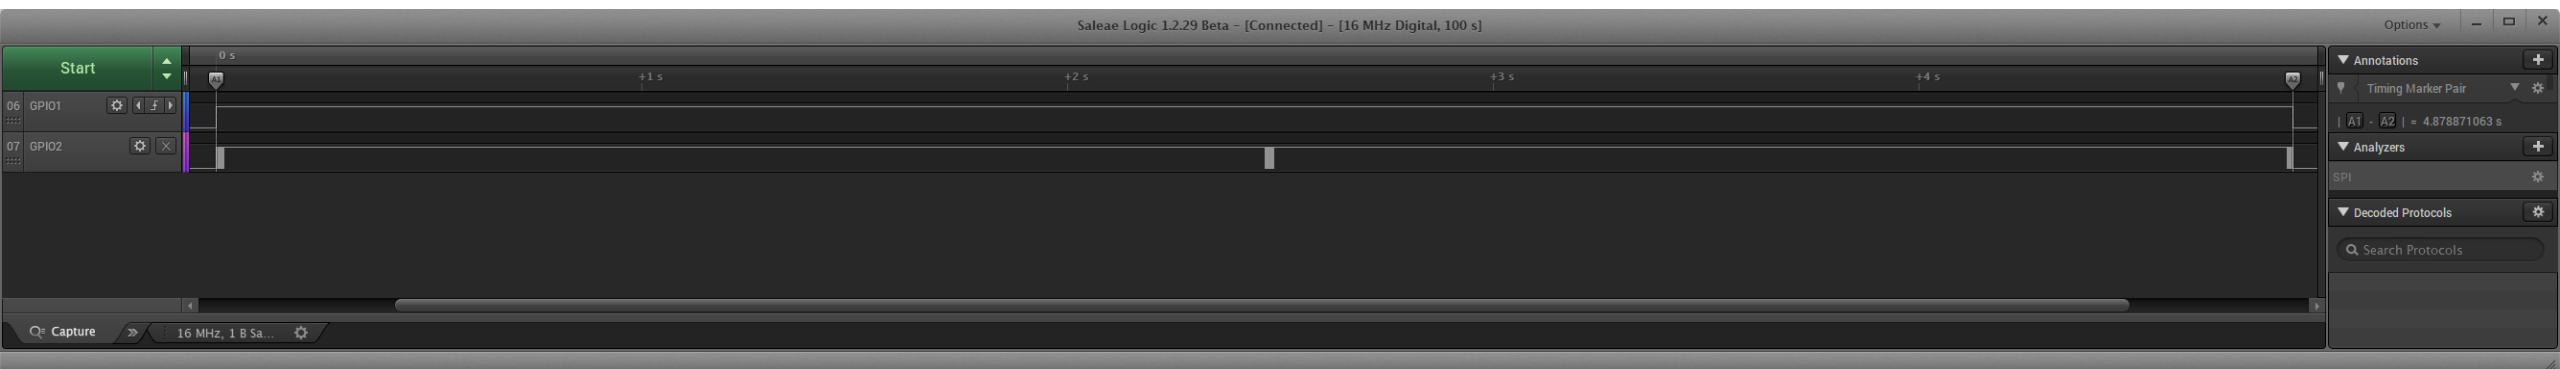

Packet Size = 1356 bytes
Packet Interval = 70 msec
Total Time = 7.1 seconds
Data Rate = 153 Kbps

Packet Size = 512 bytes
Packet Interval = 70 msec
Total Time = 7.0 seconds
Data Rate = 58.5 Kbps

Packet Size = 1356 bytes
Packet Interval = 20 msec
Total Time = 5.4 seconds
Data Rate = 200.9 Kbps

Packet Size = 512 bytes
Packet Interval = 20 msec
Total Time = 5.4 seconds
Data Rate = 75.8 Kbps

Packet Size = 1356 bytes
Packet Interval = 0 msec
Total Time = 4.9 seconds
Data Rate = 221.4 Kbps

Packet Size = 512 bytes
Packet Interval = 0 msec
Total Time = 4.9 seconds
Data Rate = 83.5 Kbps