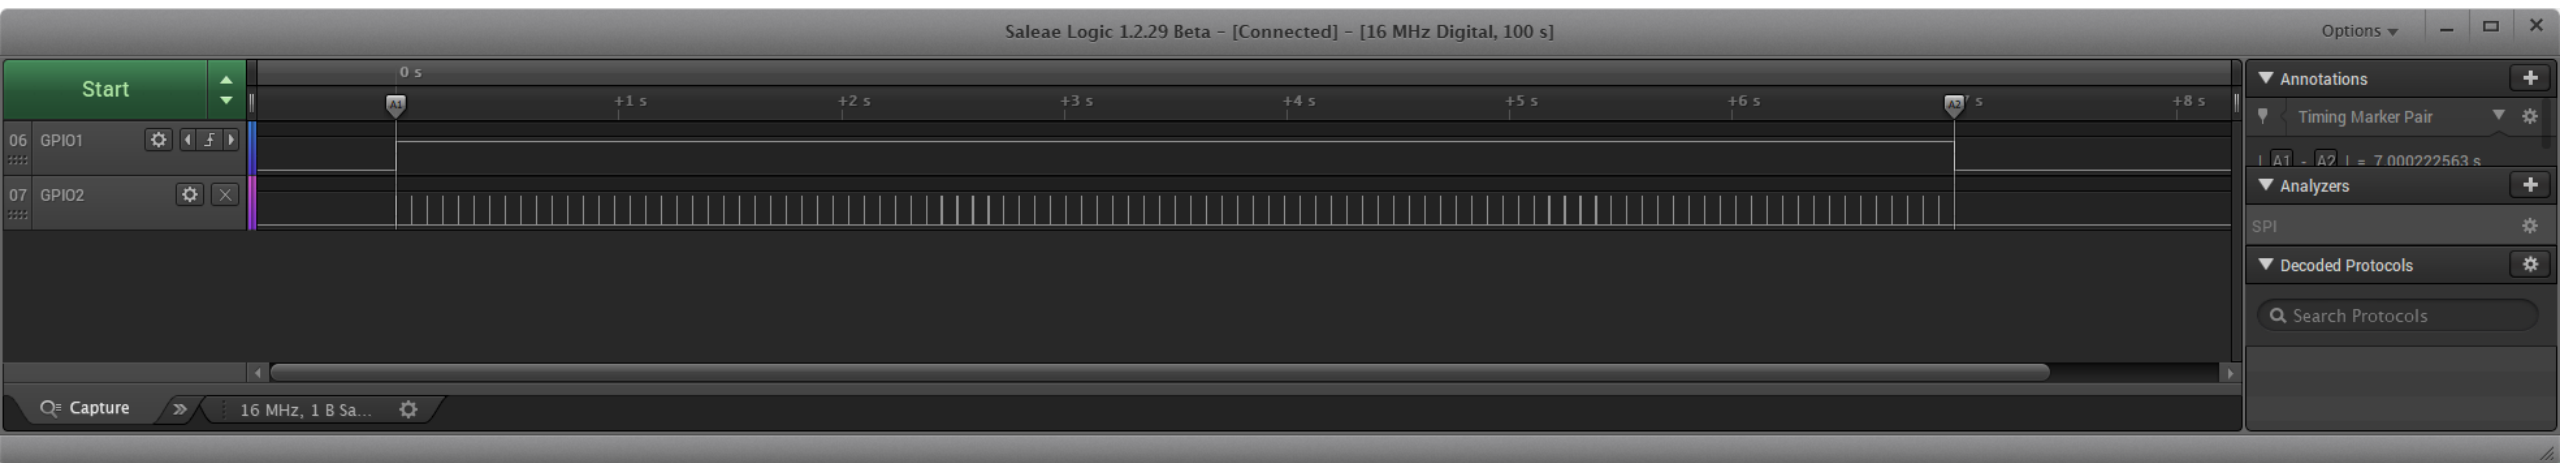

Packet Size = 1356 bytes
Packet Interval = 70 msec
Total Time = 7.1 seconds
Data Rate = 153 Kbps

Packet Size = 512 bytes
Packet Interval = 70 msec
Total Time = 7.0 seconds
Data Rate = 58.5 Kbps

Packet Size = 1356 bytes
Packet Interval = 20 msec
Total Time = 5.4 seconds
Data Rate = 200.9 Kbps

Packet Size = 512 bytes
Packet Interval = 20 msec
Total Time = 5.4 seconds
Data Rate = 75.8 Kbps

Packet Size = 1356 bytes
Packet Interval = 0 msec
Total Time = 4.9 seconds
Data Rate = 221.4 Kbps

Packet Size = 512 bytes
Packet Interval = 0 msec
Total Time = 4.9 seconds
Data Rate = 83.5 Kbps