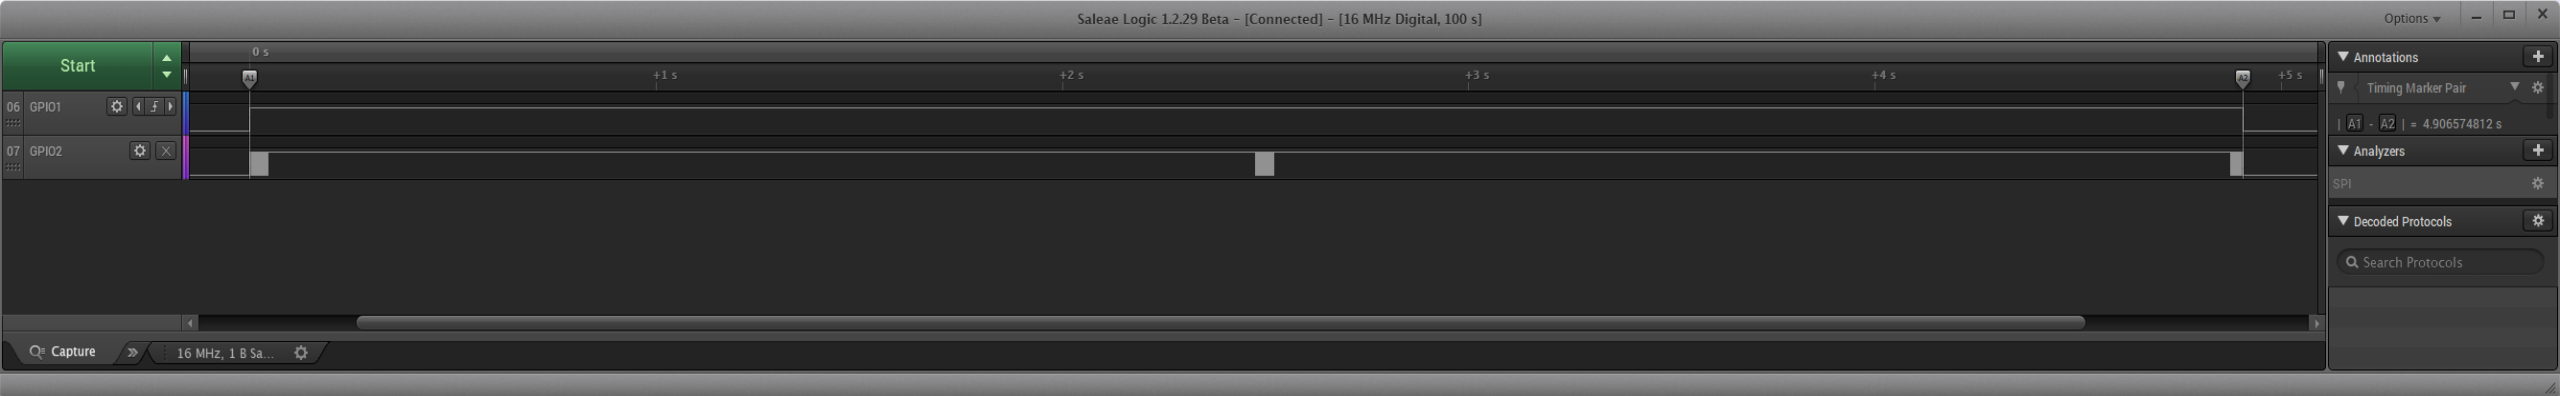

Packet Size = 1356 bytes
Packet Interval = 70 msec
Total Time = 7.1 seconds
Data Rate = 153 Kbps

Packet Size = 512 bytes
Packet Interval = 70 msec
Total Time = 7.0 seconds
Data Rate = 58.5 Kbps

Packet Size = 1356 bytes
Packet Interval = 20 msec
Total Time = 5.4 seconds
Data Rate = 200.9 Kbps

Packet Size = 512 bytes
Packet Interval = 20 msec
Total Time = 5.4 seconds
Data Rate = 75.8 Kbps

Packet Size = 1356 bytes
Packet Interval = 0 msec
Total Time = 4.9 seconds
Data Rate = 221.4 Kbps

Packet Size = 512 bytes
Packet Interval = 0 msec
Total Time = 4.9 seconds
Data Rate = 83.5 Kbps