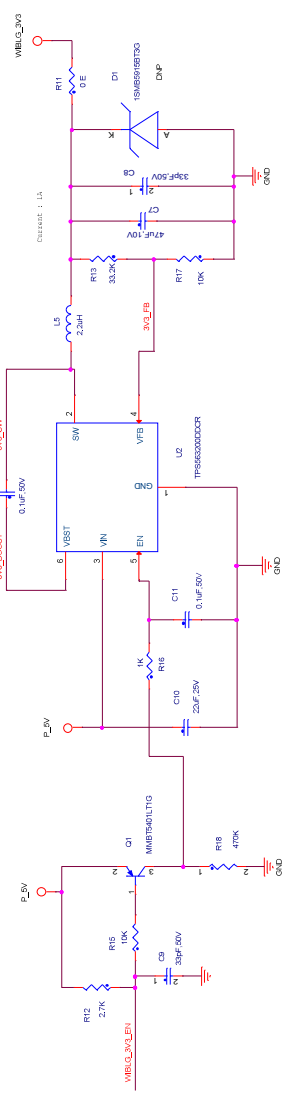

WIFI_BT CONNECTOR

WIRELESS MODULES 3.3V GENERATION CIRCUIT

IATA CONSULTANCY SERVICES SYNERGY PARK II HYDERABAD 500082		GATEWAY WIFI_FT BOARD	
Scale	Case Code	Rev	Rev
Sheet	Sheet Code	45000	1.0
Date		Sheet	
Friday, March 26, 2020		2 of 3	