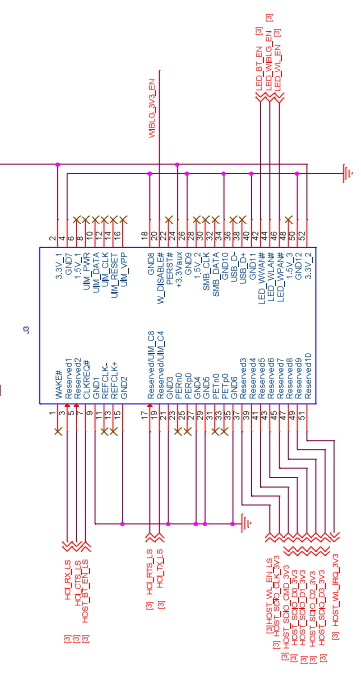

WIFI_BT CONNECTOR

WIRELESS MODULES 3.3V GENERATION CIRCUIT

IATA CONSULTANCY SERVICES SYNERGY PARK II HYDERABAD 500082		GATEWAY WIFI_FT BOARD	
Scale	Case Code	Rev	Rev
Sheet	Sheet Code	45000	1.0
Date		Sheet	
Friday, March 26, 2020		2 of 3	