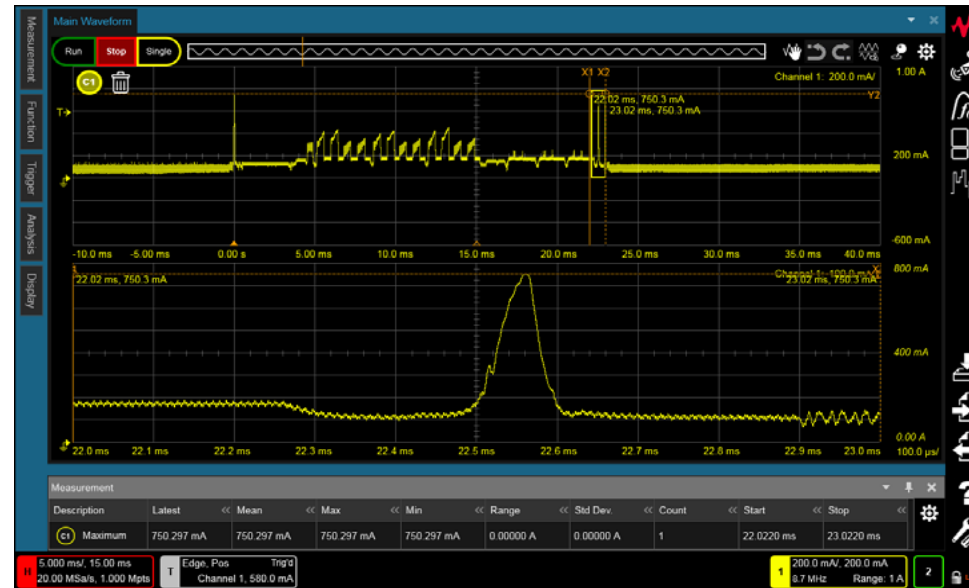

Current waveform while SL_START_AP is operating

N=1

N=2

N=3

N=1(ZOOM)

N=2(ZOOM)

N=3(ZOOM)