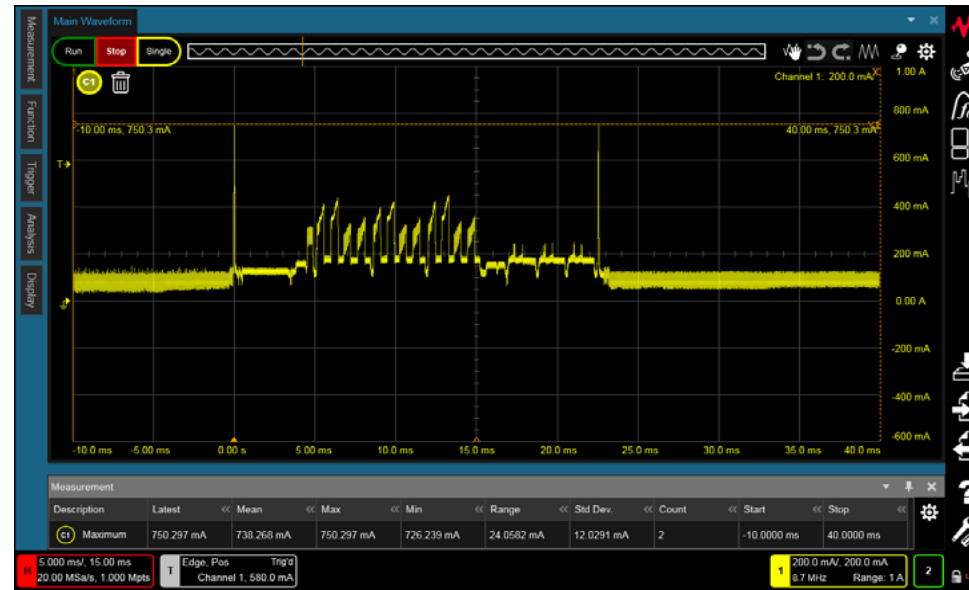

Current waveform while SL_START_AP is operating

N=1

N=2

N=3

N=1(ZOOM)

N=2(ZOOM)

N=3(ZOOM)