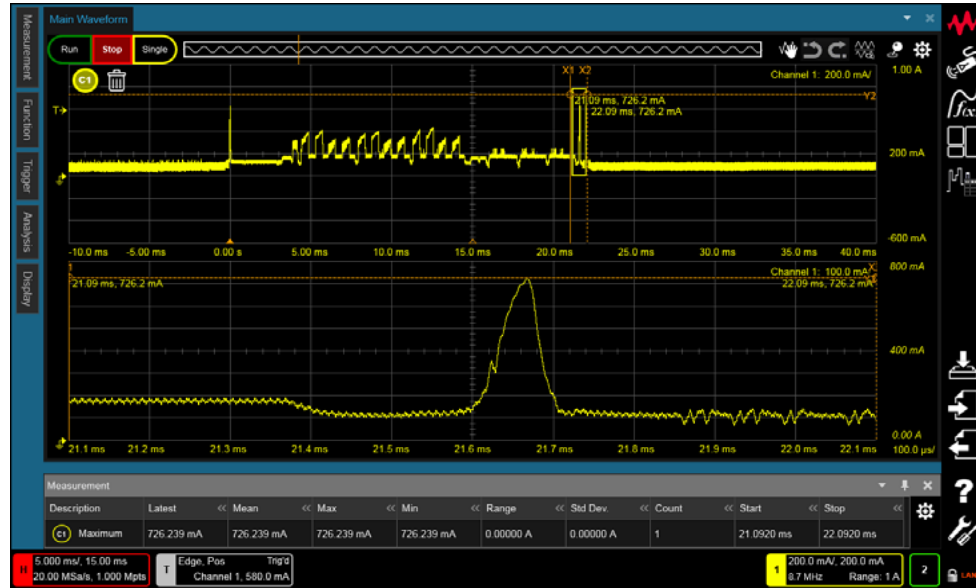

Current waveform while SL_START_AP is operating

N=1

N=2

N=3

N=1(ZOOM)

N=2(ZOOM)

N=3(ZOOM)