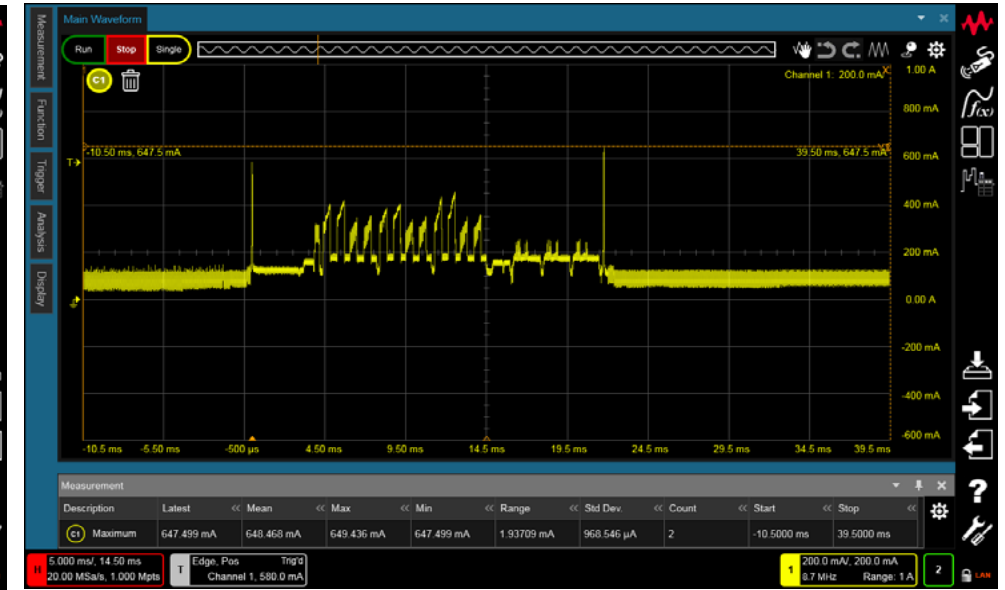

Current waveform while SL_START_AP is operating

N=1

N=2

N=3

N=1(ZOOM)

N=2(ZOOM)

N=3(ZOOM)