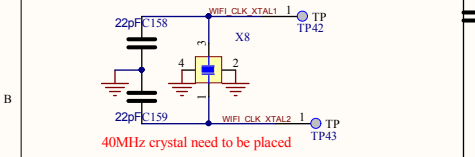

WiFi Section

Cannot open file C:\Users\123\Desktop\1243.JPG	Title: 11_ISOLATE_IO	Rev. 1.0
	BPCB: RD100XX	
	APCB: RD200XX	
	SHEET NUMBER 11 of 13	