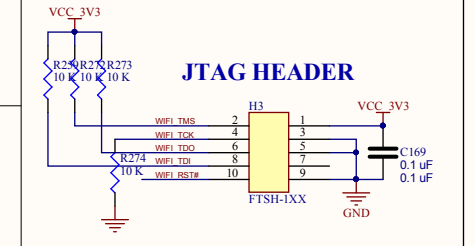

WiFi Section

Cannot open file C:\Users\123\Desktop\1243.JPG	Title: 11_ISOLATE_IO	Rev. 1.0
	BPCB: RD100XX	
	APCB: RD200XX	
	SHEET NUMBER 11 of 13	