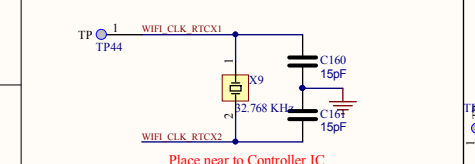

WiFi Section

Cannot open file C:\Users\123\Desktop\1243.JPG	Title: 11_ISOLATE_IO	Rev. 1.0
	BPCB: RD100XX	
	APCB: RD200XX	
	SHEET NUMBER 11 of 13	