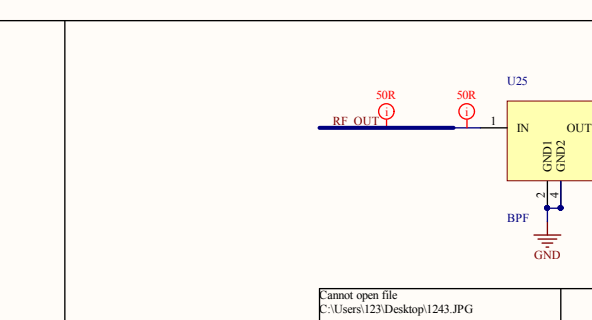

WiFi Section

Cannot open file C:\Users\123\Desktop\1243.JPG	Title: 11_ISOLATE_IO	Rev. 1.0
	BPCB: RD100XX	
	APCB: RD200XX	
	SHEET NUMBER 11 of 13	