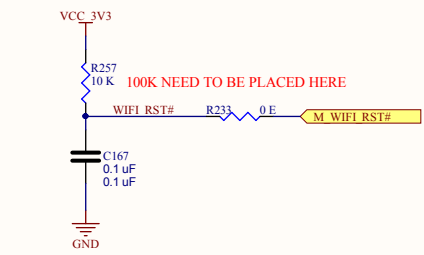

WiFi Section

Cannot open file C:\Users\123\Desktop\1243.JPG	Title: 11_ISOLATE_IO	Rev. 1.0
	BPCB: RD100XX	
	APCB: RD200XX	
	SHEET NUMBER 11 of 13	