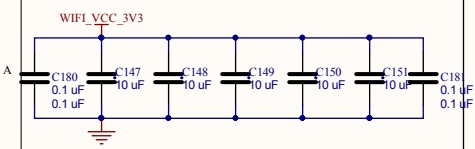

WiFi Section

Cannot open file C:\Users\123\Desktop\1243.JPG	Title: 11_ISOLATE_IO	Rev. 1.0
	BPCB: RD100XX	
	APCB: RD200XX	
	SHEET NUMBER 11 of 13	