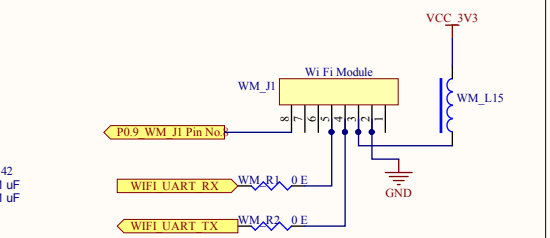

WiFi Section

Cannot open file C:\Users\123\Desktop\1243.JPG	Title: 11_ISOLATE_IO	Rev. 1.0
	BPCB: RD100XX	
	APCB: RD200XX	
	SHEET NUMBER 11 of 13	