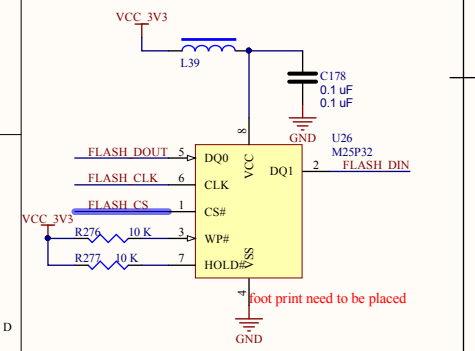

WiFi Section

Cannot open file C:\Users\123\Desktop\1243.JPG	Title: 11_ISOLATE_IO	Rev. 1.0
	BPCB: RD100XX	
	APCB: RD200XX	
	SHEET NUMBER 11 of 13	