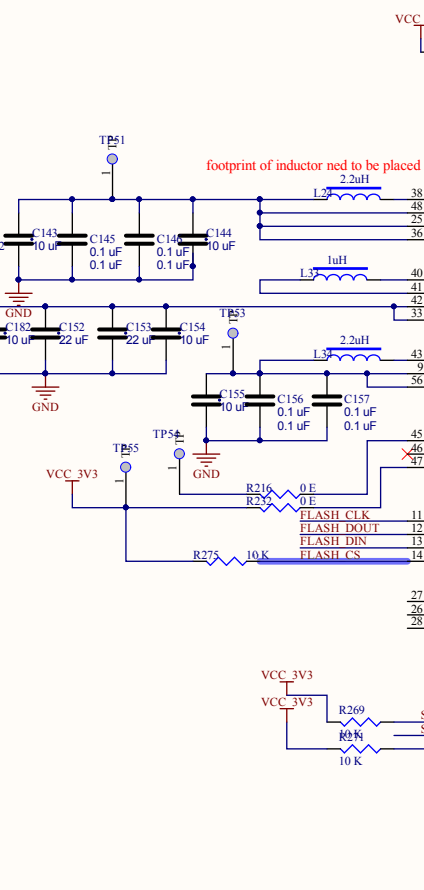

WiFi Section

Cannot open file C:\Users\123\Desktop\1243.JPG	Title: 11_ISOLATE_IO	Rev. 1.0
	BPCB: RD100XX	
	APCB: RD200XX	
	SHEET NUMBER 11 of 13	