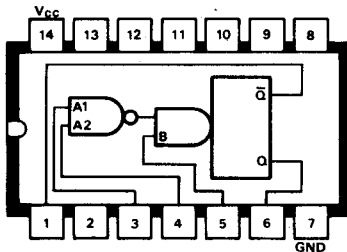

B85 **SN74S114N**
Dual J-K master-slave flip-flop
with preset and clear

B88 **SN74122N**
Monostable Multivibrator

B86 **SN74118N**
Hex set-reset latch

B89 **SN74123N**
SN74L123N/SN74C123N
Dual Monostable

B87 **SN74121N**
Monostable Multivibrator

B90 **SN74124N**
Universal Pulse Generator

7