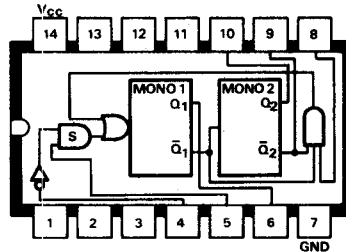

B85 **SN74S114N**
Dual J-K master-slave flip-flop
with preset and clear

B88 **SN74122N**
Monostable Multivibrator

B86 **SN74118N**
Hex set-reset latch

B89 **SN74123N**
SN74L123N/SN74C123N
Dual Monostable

B87 **SN74121N**
Monostable Multivibrator

B90 **SN74124N**
Universal Pulse Generator

7