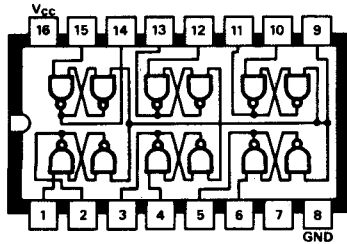

B85 **SN74S114N**
Dual J-K master-slave flip-flop
with preset and clear

B88 **SN74122N**
Monostable Multivibrator

B86 **SN74118N**
Hex set-reset latch

B89 **SN74123N**
SN74L123N/SN74C123N
Dual Monostable

B87 **SN74121N**
Monostable Multivibrator

B90 **SN74124N**
Universal Pulse Generator

7