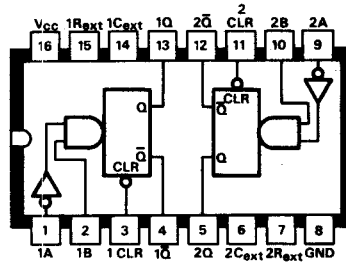

B85 **SN74S114N**
Dual J-K master-slave flip-flop
with preset and clear

B88 **SN74122N**
Monostable Multivibrator

B86 **SN74118N**
Hex set-reset latch

B89 **SN74123N**
SN74L123N/SN74C123N
Dual Monostable

B87 **SN74121N**
Monostable Multivibrator

B90 **SN74124N**
Universal Pulse Generator

7