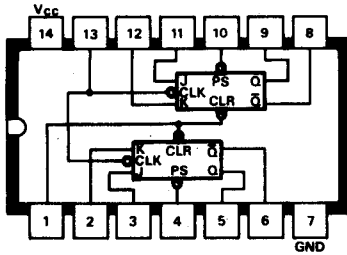

B85 **SN74S114N**
Dual J-K master-slave flip-flop
with preset and clear

B88 **SN74122N**
Monostable Multivibrator

B86 **SN74118N**
Hex set-reset latch

B89 **SN74123N**
SN74L123N/SN74C123N
Dual Monostable

B87 **SN74121N**
Monostable Multivibrator

B90 **SN74124N**
Universal Pulse Generator

7