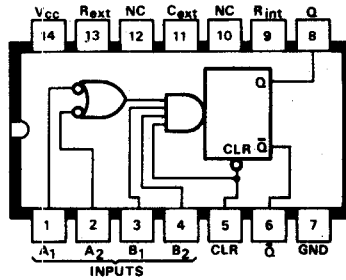

B85 **SN74S114N**
Dual J-K master-slave flip-flop
with preset and clear

B88 **SN74122N**
Monostable Multivibrator

B86 **SN74118N**
Hex set-reset latch

B89 **SN74123N**
SN74L123N/SN74C123N
Dual Monostable

B87 **SN74121N**
Monostable Multivibrator

B90 **SN74124N**
Universal Pulse Generator

7