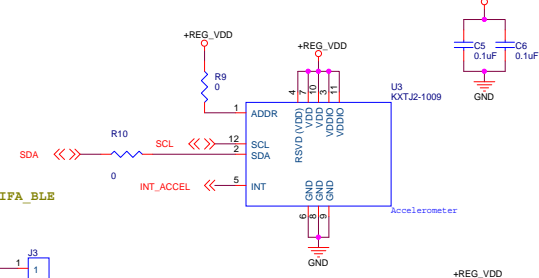

**Micro USB B Receptacle & Debug Interface**

**Li-Poly Charger**

**Battery Connector**

**DC-DC Voltage Regulator**

**Controller**

**Accelerometer - KXTJ9-1007**

**Antenna 2.4GHz IIFA\_BLE**

**Magnetometer - MAG3110**

**IR Thermopile - TMP006**

**Gyroscope - IMU-3000**

Title		
modified TI SensorTag		
Size	Document Number	Rev
C	EW0001	A
Date:	Tuesday, October 08, 2013	Sheet 1 of 1