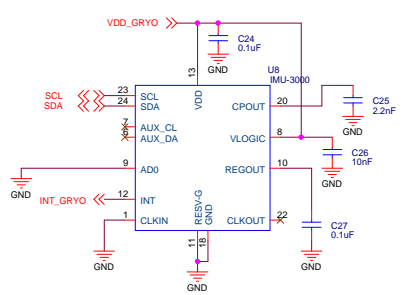

**Micro USB B Receptacle & Debug Interface**

**Li-Poly Charger**

**Battery Connector**

**DC-DC Voltage Regulator**

**Controller**

**Accelerometer - KXTJ9-1007**

**Antenna 2.4GHz IIFA\_BLE**

**Magnetometer - MAG3110**

**IR Thermopile - TMP006**

**Gyroscope - IMU-3000**

Title		
modified TI SensorTag		
Size	Document Number	Rev
C	EW0001	A
Date:	Tuesday, October 08, 2013	Sheet 1 of 1