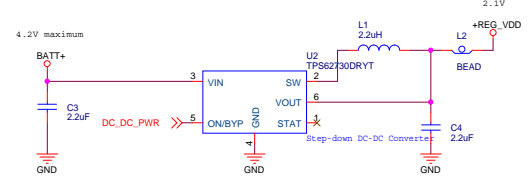

**Micro USB B Receptacle & Debug Interface**

**Li-Poly Charger**

**Battery Connector**

**DC-DC Voltage Regulator**

**Controller**

**Accelerometer - KXTJ9-1007**

**Antenna 2.4GHz IIFA\_BLE**

**Magnetometer - MAG3110**

**IR Thermopile - TMP006**

**Gyroscope - IMU-3000**

Title		
modified TI SensorTag		
Size	Document Number	Rev
C	EW0001	A
Date:	Tuesday, October 08, 2013	Sheet 1 of 1