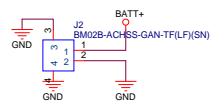

**Micro USB B Receptacle & Debug Interface**

**Li-Poly Charger**

**Battery Connector**

**DC-DC Voltage Regulator**

**Controller**

**Accelerometer - KXTJ9-1007**

**Antenna 2.4GHz IIFA\_BLE**

**Magnetometer - MAG3110**

**IR Thermopile - TMP006**

**Gyroscope - IMU-3000**

Title		
modified TI SensorTag		
Size	Document Number	Rev
C	EW0001	A
Date:	Tuesday, October 08, 2013	Sheet 1 of 1