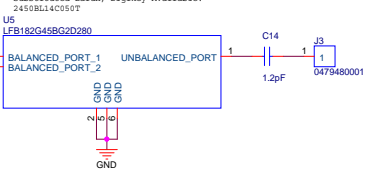

**Micro USB B Receptacle & Debug Interface**

**Li-Poly Charger**

**Battery Connector**

**DC-DC Voltage Regulator**

**Controller**

**Accelerometer - KXTJ9-1007**

**Antenna 2.4GHz IIFA\_BLE**

**Magnetometer - MAG3110**

**IR Thermopile - TMP006**

**Gyroscope - IMU-3000**

Title		
modified TI SensorTag		
Size	Document Number	Rev
C	EW0001	A
Date:	Tuesday, October 08, 2013	Sheet 1 of 1