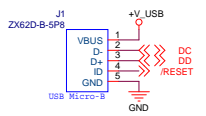

**Micro USB B Receptacle & Debug Interface**

**Li-Poly Charger**

**Battery Connector**

**DC-DC Voltage Regulator**

**Controller**

**Accelerometer - KXTJ9-1007**

**Antenna 2.4GHz IIFA\_BLE**

**Magnetometer - MAG3110**

**IR Thermopile - TMP006**

**Gyroscope - IMU-3000**

Title		
modified TI SensorTag		
Size	Document Number	Rev
C	EW0001	A
Date:	Tuesday, October 08, 2013	Sheet 1 of 1