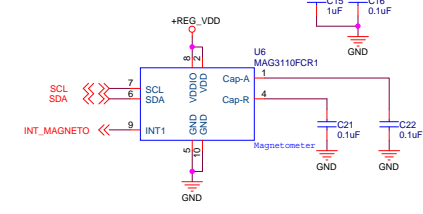

**Micro USB B Receptacle & Debug Interface**

**Li-Poly Charger**

**Battery Connector**

**DC-DC Voltage Regulator**

**Controller**

**Accelerometer - KXTJ9-1007**

**Antenna 2.4GHz IIFA\_BLE**

**Magnetometer - MAG3110**

**IR Thermopile - TMP006**

**Gyroscope - IMU-3000**

Title		
modified TI SensorTag		
Size	Document Number	Rev
C	EW0001	A
Date:	Tuesday, October 08, 2013	Sheet 1 of 1