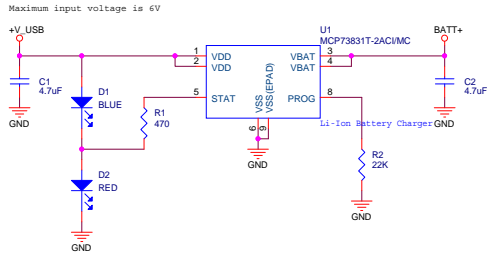

**Micro USB B Receptacle & Debug Interface**

**Li-Poly Charger**

**Battery Connector**

**DC-DC Voltage Regulator**

**Controller**

**Accelerometer - KXTJ9-1007**

**Antenna 2.4GHz IIFA\_BLE**

**Magnetometer - MAG3110**

**IR Thermopile - TMP006**

**Gyroscope - IMU-3000**

Title		
modified TI SensorTag		
Size	Document Number	Rev
C	EW0001	A
Date:	Tuesday, October 08, 2013	Sheet 1 of 1