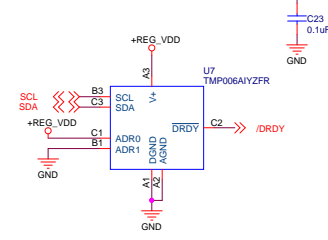

**Micro USB B Receptacle & Debug Interface**

**Li-Poly Charger**

**Battery Connector**

**DC-DC Voltage Regulator**

**Controller**

**Accelerometer - KXTJ9-1007**

**Antenna 2.4GHz IIFA\_BLE**

**Magnetometer - MAG3110**

**IR Thermopile - TMP006**

**Gyroscope - IMU-3000**

Title		
modified TI SensorTag		
Size	Document Number	Rev
C	EW0001	A
Date:	Tuesday, October 08, 2013	Sheet 1 of 1