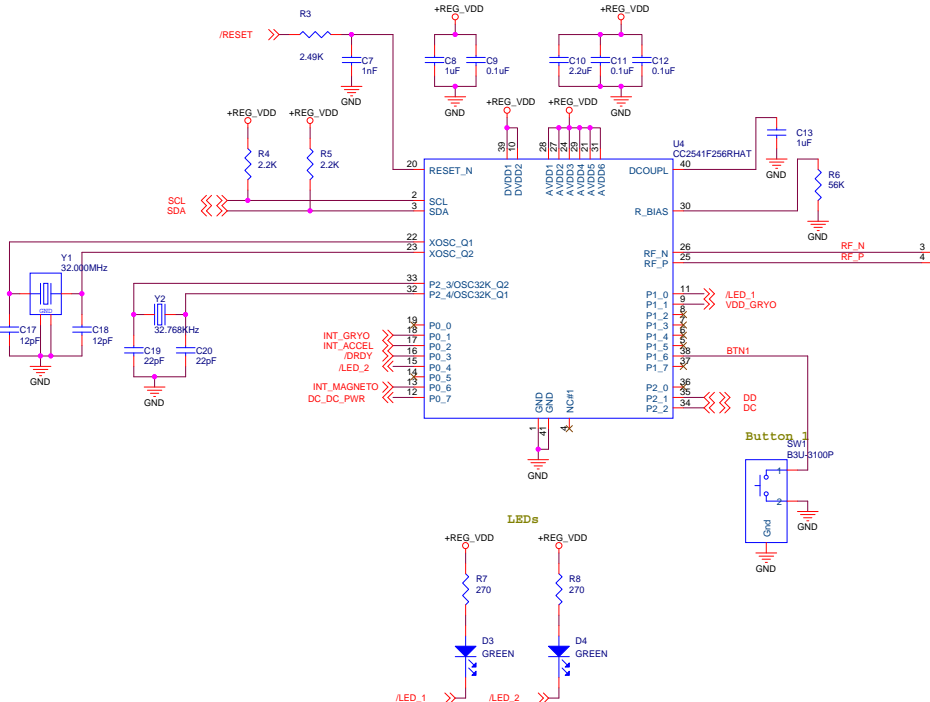

**Micro USB B Receptacle & Debug Interface**

**Li-Poly Charger**

**Battery Connector**

**DC-DC Voltage Regulator**

**Controller**

**Accelerometer - KXTJ9-1007**

**Antenna 2.4GHz IIFA\_BLE**

**Magnetometer - MAG3110**

**IR Thermopile - TMP006**

**Gyroscope - IMU-3000**

Title		
modified TI SensorTag		
Size	Document Number	Rev
C	EW0001	A
Date:	Tuesday, October 08, 2013	Sheet 1 of 1